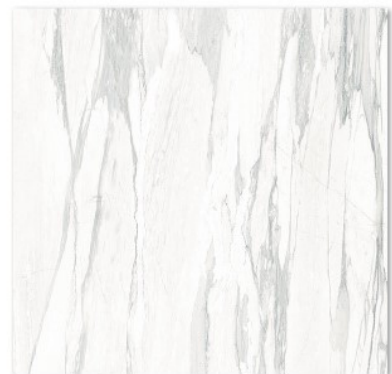

Viper Gray Polished
100x100x1.2 cm - 40"x40"x0.47"