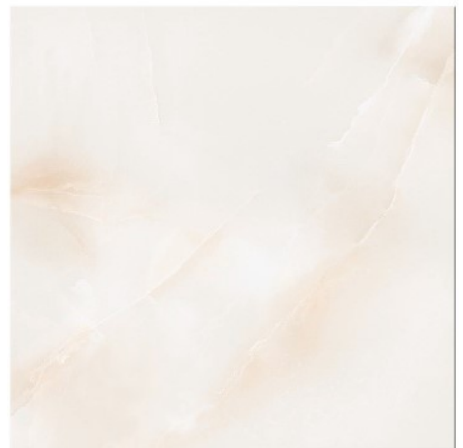

Calcate Orizzonte Glossy

Marvel White Glossy

Makao White Glossy

Bentley Cream Glossy

Prisma Light Beige Glossy

Purity Light Gray Glossy

Metaba Cream Glossy

FLOOR TILE NEW COLLECTION 60x60cm 24"x24"