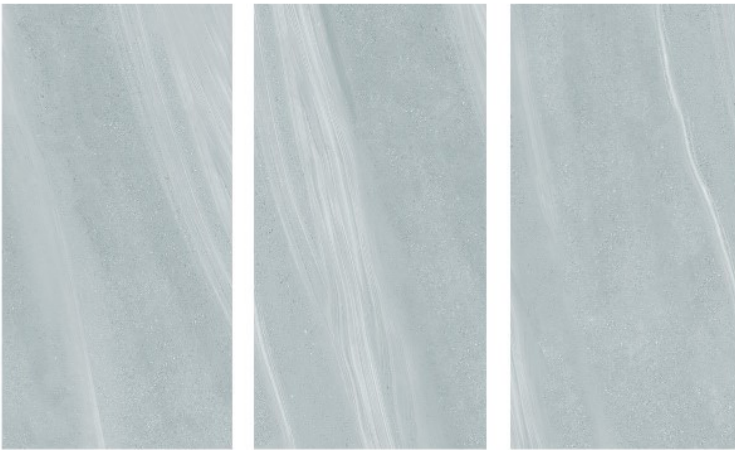

MANHATTAN-DARK GRAY-MATT
60x120x9.5 cm 24"x47"x0.37"