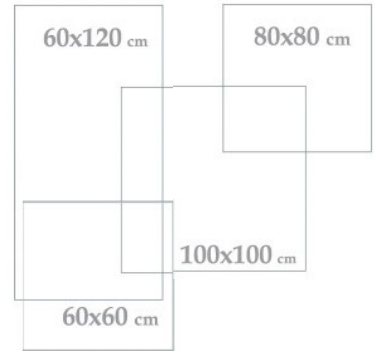

Nevada

80x80
32"x32"

COLOR: Gray

MATT

Applicable Sizes