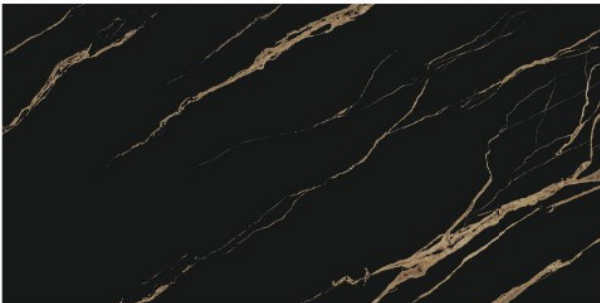

Indoor
outdoor

Wall & Floor
Tile

Porcelain

Kabon White Full Polish
80x80x1.2 cm - 32"x32"x0.47"

Applicable Sizes

ARIO-BLACK-POLISHED
60x120x9.5 cm 24"x47"x0.37"

3 Face

1 Color