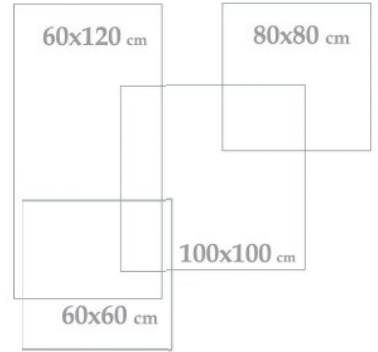

1 Face

Matt Tile

Digital Inkjet
Print

Indoor
outdoor

Wall & Floor
Tile

Porcelain

Betoni gray Matt 
100x100x1.2 cm - 40"x40"x0.47"

Applicable Sizes

Haika Brown Polish
100x100x1.2 cm - 40"x40"x0.47"

2 Face

1Color

Polished

Digital Inkjet
Print

Indoor
outdoor

Wall & Floor
Tile

Porcelain

Haika Brown Polish 
100x100x1.2 cm - 40"x40"x0.47"

Laster 100x100

40" x 40"

COLOR: Bony
POLISHED

Applicable Sizes

Laster Bony Polish
100x100x1.2 cm - 40"x40"x0.47"

3 Face

1 Color