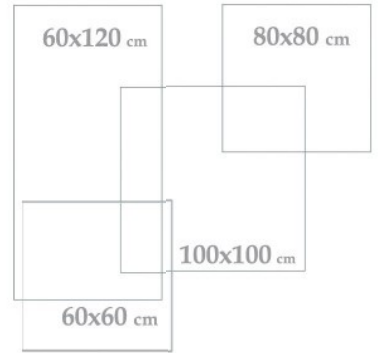

COLOR: Bony
POLISHED

Applicable Sizes

Manella Bony Polish
100x100x1.2 cm - 40"x40"x0.47"

3 Face

1 Color

Polished

Digital Inkjet
Print

Indoor
outdoor

Wall & Floor
Tile

Porcelain

Manella Bony Polish 
100x100x1.2 cm - 40"x40"x0.47"

Applicable Sizes

Nilee White Polish
100x100x1.2 cm - 40"x40"x0.47"

2 Face

1 Color

Polished

Digital Inkjet
Print

Indoor
outdoor

Wall & Floor
Tile

Porcelain

Nilee White Polish 
100x100x1.2 cm - 40"x40"x0.47"

Paola

100x100
40" x 40"

COLOR: Cream
POLISHED

Applicable Sizes

Paola Cream Polish
100x100x1.2 cm - 40"x40"x0.47"

2 Face

1 Color

Polished

Digital Inkjet
Print

Indoor
outdoor

Wall & Floor
Tile