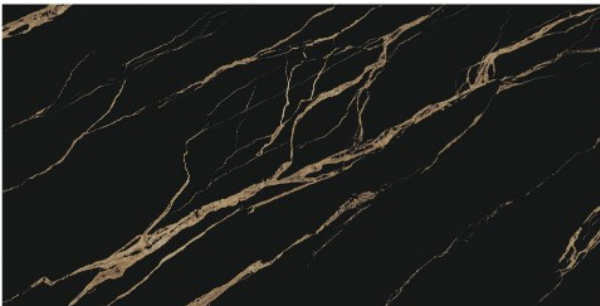

Indoor
outdoor

Wall & Floor
Tile

Porcelain

Kabon White Full Polish
80x80x1.2 cm - 32"x32"x0.47"

Applicable Sizes

ARIO-BLACK-POLISHED
60x120x9.5 cm 24"x47"x0.37"

3 Face

1 Color