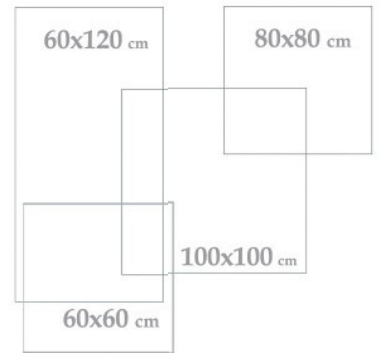

- Polished
- Digital Inkjet Print
- Indoor outdoor
- Wall & Floor Tile
- Porcelain

ARIO-BLACK-POLISHED
60x120x9.5 cm 24"x47"x0.37"

Applicable Sizes

PATRIS-BLACK- POLISHED
60x120x9.5 cm 24"x47"x0.37"

PATRIS-LIGHT GRAY- POLISHED
60x120x9.5 cm 24"x47"x0.37"

4 Face

2 Color

PATRIS-BLACK-POLISHED
60x120x9.5 cm 24"x47"x0.37"

Applicable Sizes

SPIRIT-DARK GARY- POLISHED
60x120x9.5 cm 24"x47"x0.37"

4 Face

2 Color

Polished

Digital Inkjet
Print

Indoor
outdoor

Wall & Floor
Tile

Porcelain

SPIRIT-DARK GARY- POLISHED

60x120x9.5 cm 24"x47"x0.37"

Applicable Sizes

Edward Light Gray