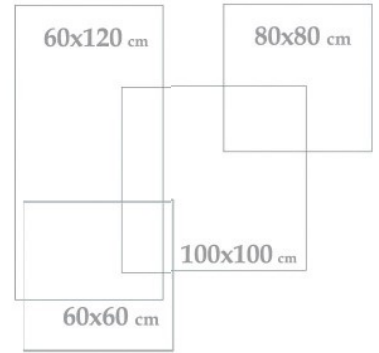

- Polished
- Digital Inkjet Print
- Indoor outdoor
- Wall & Floor Tile
- Porcelain

ARIO-BLACK-POLISHED
60x120x9.5 cm 24"x47"x0.37"

Applicable Sizes

PATRIS-BLACK- POLISHED
60x120x9.5 cm 24"x47"x0.37"

PATRIS-LIGHT GRAY- POLISHED
60x120x9.5 cm 24"x47"x0.37"

Digital Inkjet
Print

Indoor
outdoor

Wall & Floor
Tile

Porcelain

SPIRIT-DARK GARY- POLISHED

60x120x9.5 cm 24"x47"x0.37"

Applicable Sizes

Edward Light Gray

Edward Dark Gray

Edward Gray

Edward Black

EDWARD Dark gray Matt
60x120x9.5 cm 24"x47"x0.37"

4 Face

4 Color

Matt Tile

Digital Inkjet
Print