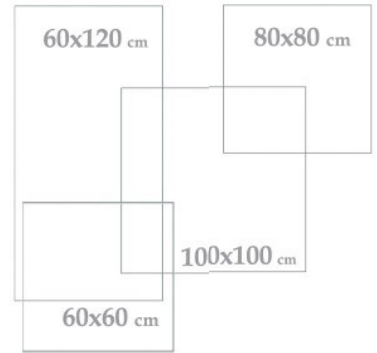

Rocky Road 100x100

40" x 40"

COLOR: LIGHT GRAY-DARK GRAY
MATT

Applicable Sizes