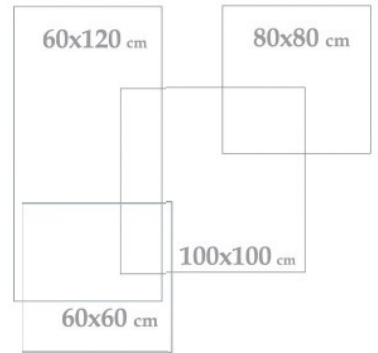

Digital Inkjet
Print

Indoor
outdoor

Wall & Floor
Tile

Porcelain

Tiana Cream Polish 
100x100x1.2 cm - 40"x40"x0.47"

Viper

100x100

40" x 40"

Wall & Floor
Tile

Porcelain

Viper Gray Polished 
100x100x1.2 cm - 40"x40"x0.47"

Velz

100x100
40" x 40"

COLOR: Cream
MATT

Applicable Sizes

Velz Cream Matt
100x100x1.2 cm - 40"x40"x0.47"