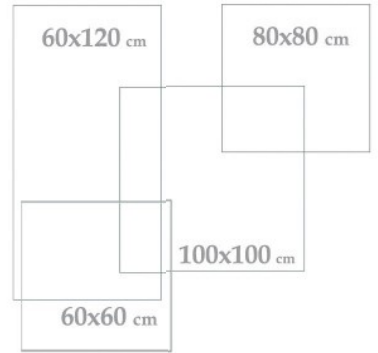

Applicable Sizes