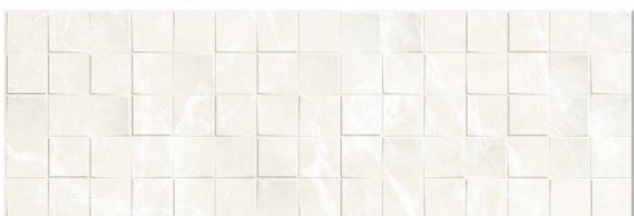

Taimaz Light Beige Structure GLOSSY