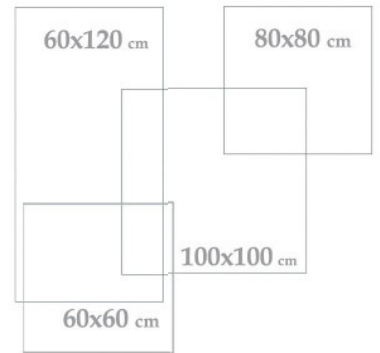

Real Stone 60x120

24"x47"

COLOR: DARK GRAY
POLISHED

Applicable Sizes