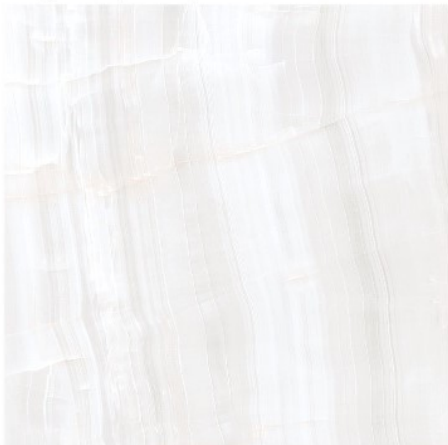

Starja Bony Glossy