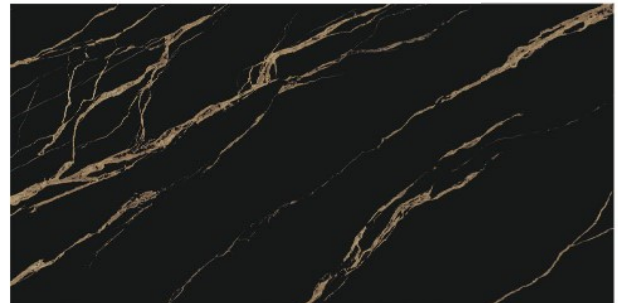

Indoor
outdoor

Wall & Floor
Tile

Porcelain

Kabon White Full Polish
80x80x1.2 cm - 32"x32"x0.47"

Applicable Sizes

ARIO-BLACK-POLISHED
60x120x9.5 cm 24"x47"x0.37"

3 Face

1 Color