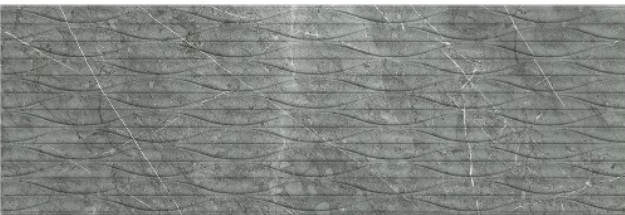

Novabell Dark Gray Structure 2020-HL GLOSSY