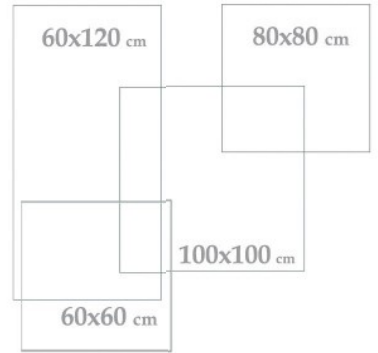

Indoor
outdoor

Wall & Floor
Tile

Porcelain

Kabon White Full Polish
80x80x1.2 cm - 32"x32"x0.47"

Applicable Sizes

ARIO-BLACK-POLISHED
60x120x9.5 cm 24"x47"x0.37"

3 Face

1 Color

- Polished
- Digital Inkjet Print
- Indoor outdoor
- Wall & Floor Tile
- Porcelain

ARIO-BLACK-POLISHED
60x120x9.5 cm 24"x47"x0.37"

Applicable Sizes

PATRIS-BLACK- POLISHED
60x120x9.5 cm 24"x47"x0.37"

PATRIS-LIGHT GRAY- POLISHED
60x120x9.5 cm 24"x47"x0.37"