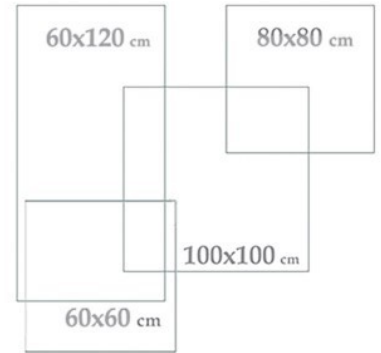

COLOR: BONY
POLISHED

Applicable Sizes

Blanco Bony Polish
60x120x9.5 cm 24"x47"x0.37"

3 Face

1 Color

Polished

Digital Inkjet
Print

Indoor
outdoor

Wall & Floor
Tile

Porcelain

Blanco Bony Polish 
60x120x9.5 cm 24"x47"x0.37"

Ice Berg 60x120

24"x48"

COLOR: BONY
POLISHED

Applicable Sizes

Iceberg Bony Polish
60x120x9.5 cm 24"x47"x0.37"