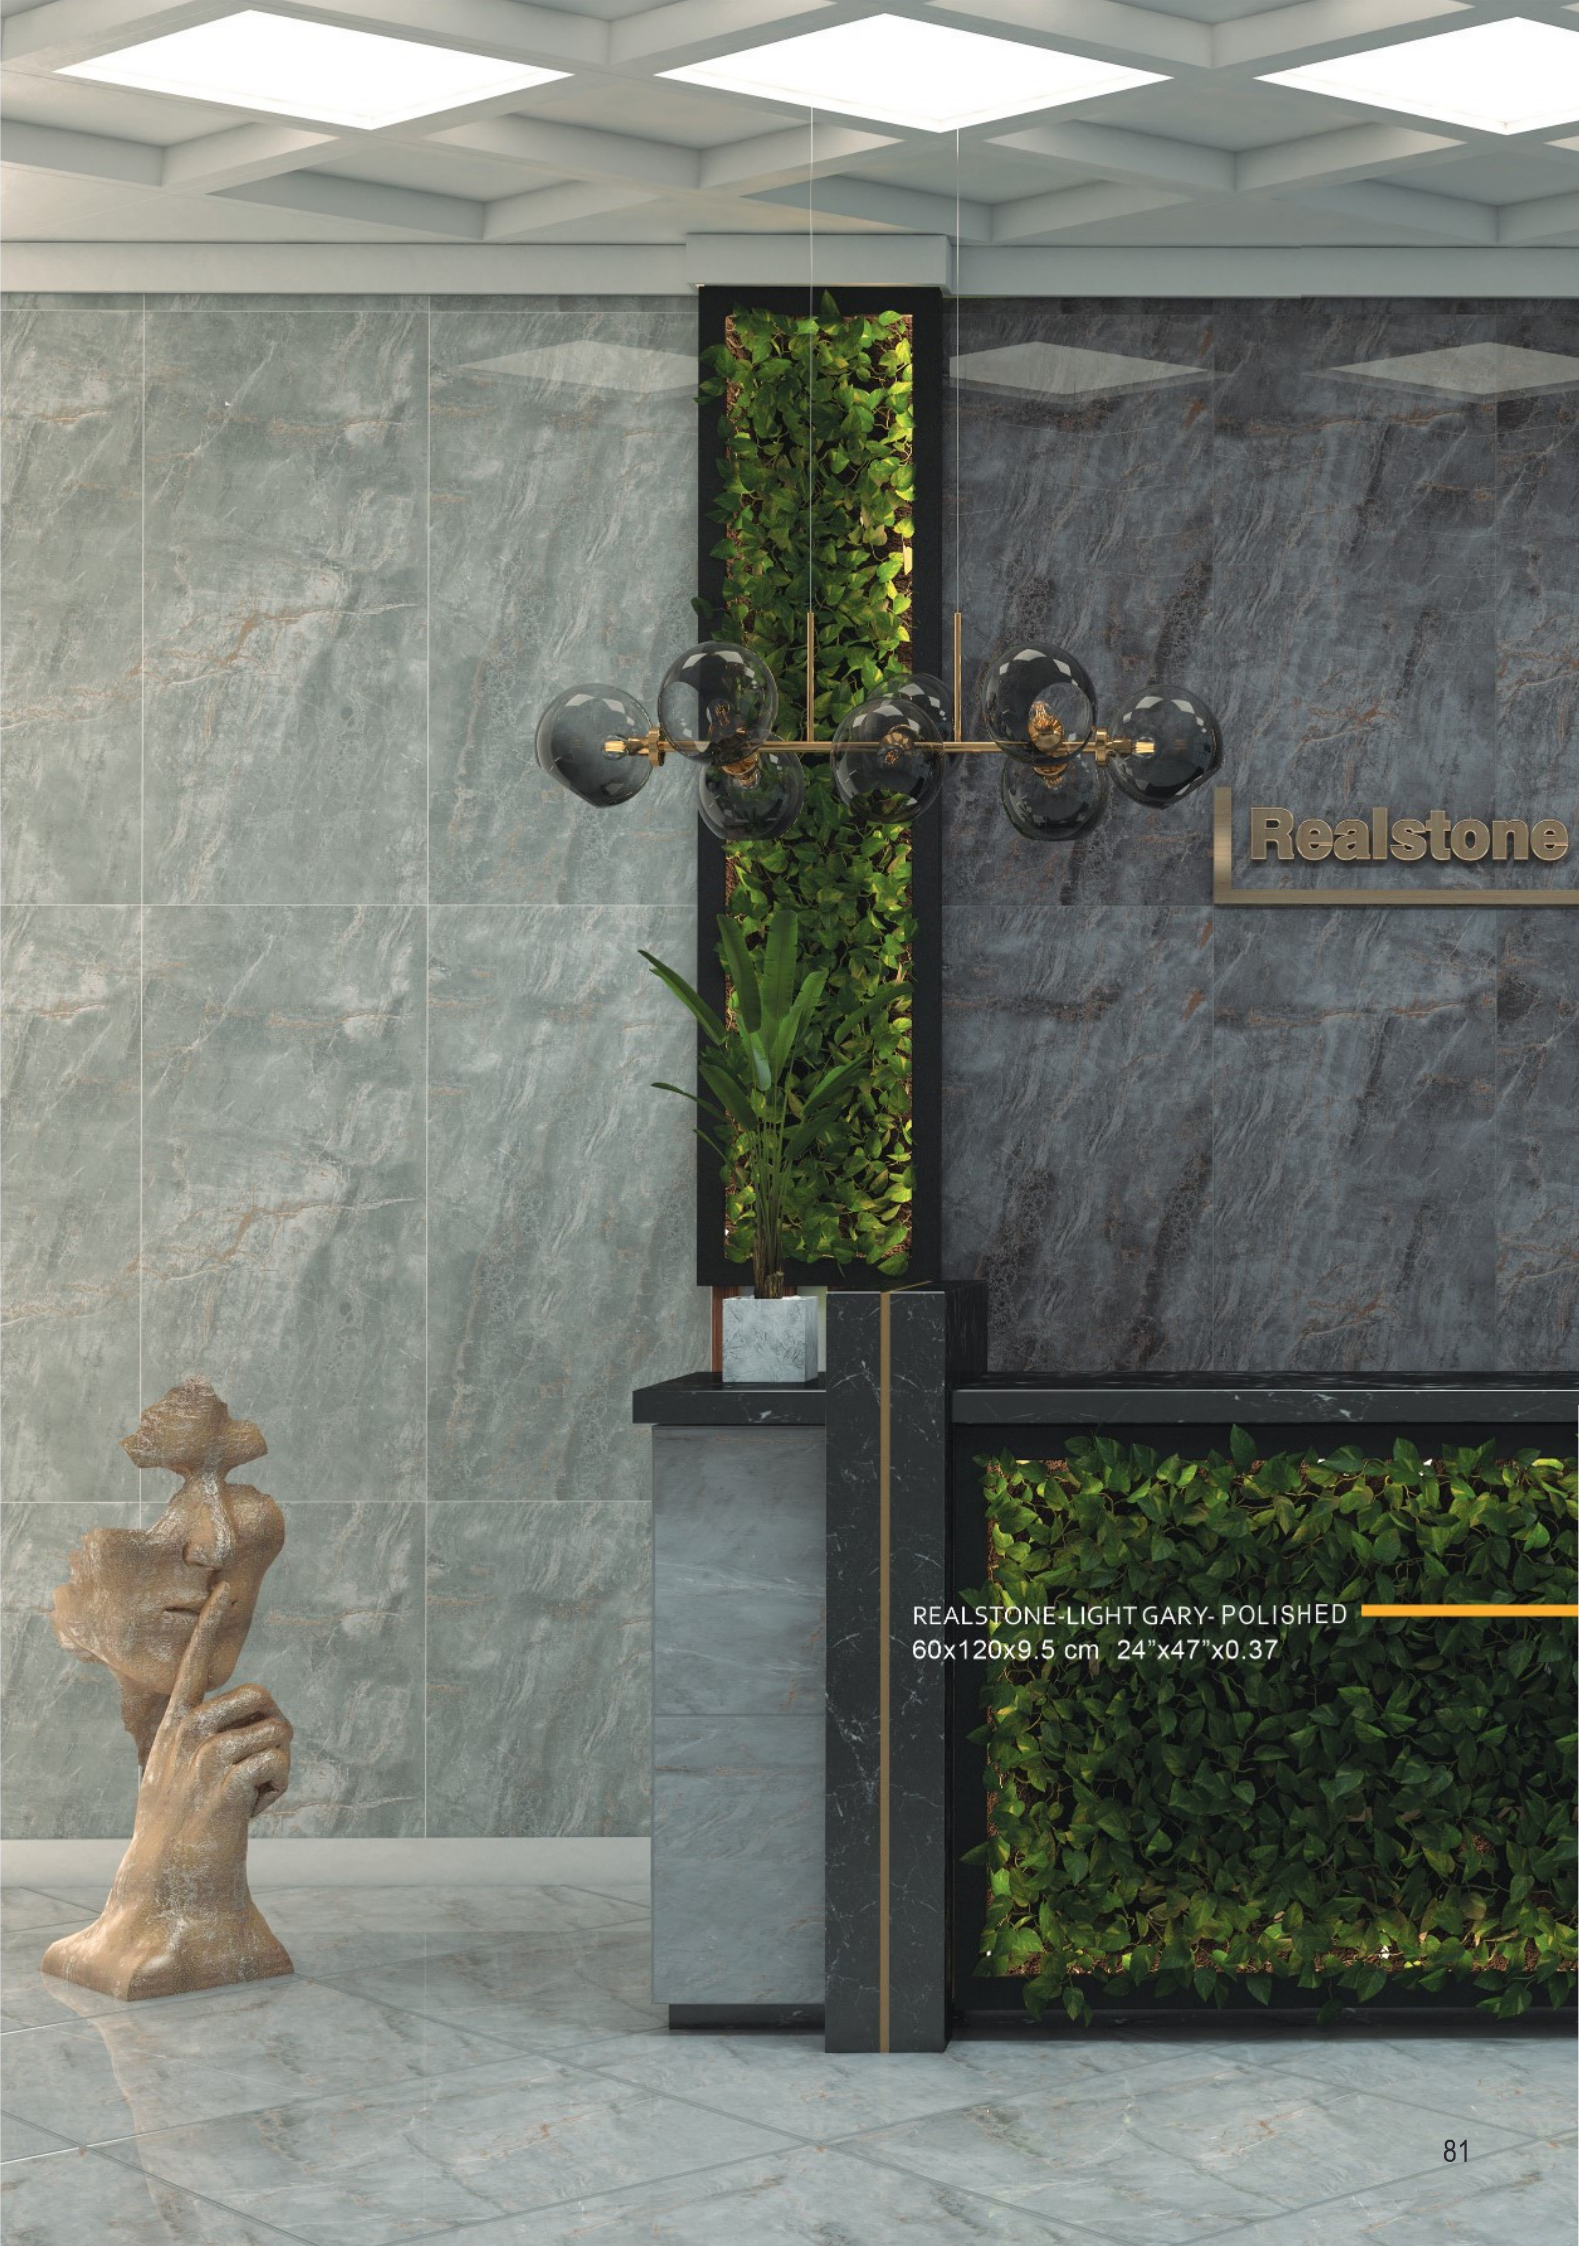

REALSTONE-LIGHT GARY- POLISHED
60x120x9.5 cm 24"x47"x0.37"

4 Face

2 Color

Polished

Digital Inkjet
Print

Indoor
outdoor

Wall & Floor
Tile

Porcelain