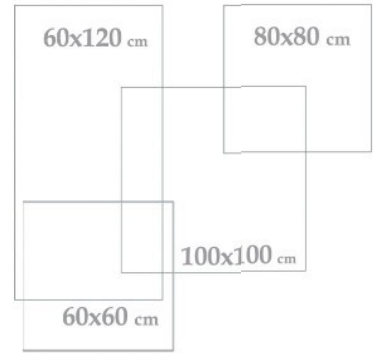

80x80x1.2 cm - 32"x32"x0.47"

2 Face 2 Color

Matt Tile

Digital Inkjet
Print

Indoor
outdoor

Wall & Floor
Tile

Porcelain

Nevada Gray Matt 
80x80x1.2 cm - 32"x32"x0.47"

Applicable Sizes

North White Full Polish
80x80x1.2 cm - 32"x32"x0.47"

3 Face 1 Color

Polished

Digital Inkjet
Print

Indoor
outdoor

Wall & Floor
Tile

Porcelain