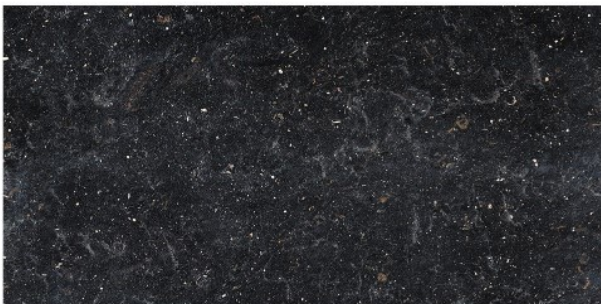

VENTA-BLACK- POLISHED
60x120x9.5 cm 24"x47"x0.37"