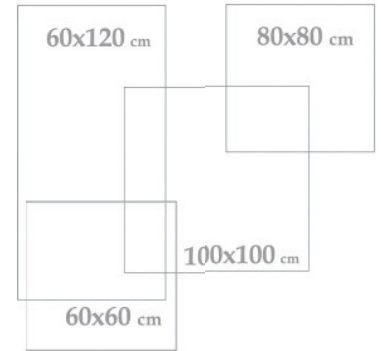

Indoor

Matt Tile

Digital Inkjet
Print

SCATLO GRAY MATT 
60x60x1.4 cm -24"x24"x0.55"

Graysun 60x60

24"x24"

COLOR: Bony
Glossy

Applicable Sizes