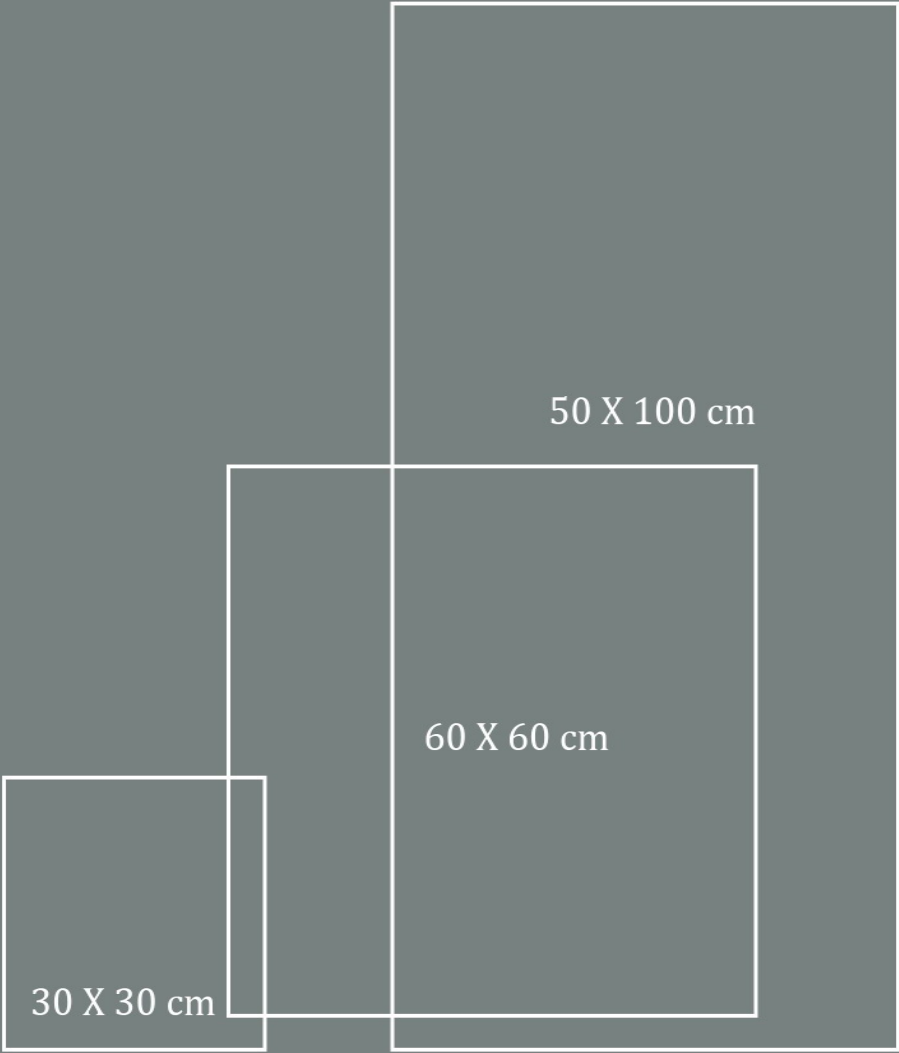

Decor Porcelain Wall Ceramic floor Decor
Effect White Porcelain Punch ect Structure
Punch Wall Ceramic Decor Punch Porcelain