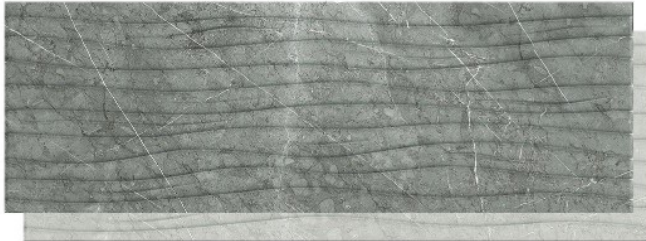

WALL TILE COLLECTION

30x90 cm
12" x 36"

Novabell Gray Structure B GLOSSY

Kalvin Light Gray GLOSSY

Novabell Dark Gray GLOSSY

Kalvin Light Gray Decor GLOSSY

Novabell Dark Gray Structure 2020 GLOSSY

Orizzont White GLOSSY