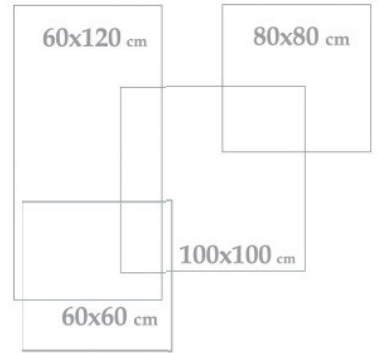

1 Face

Matt Tile

Digital Inkjet
Print

Indoor
outdoor

Wall & Floor
Tile

Porcelain

Betoni gray Matt 
100x100x1.2 cm - 40"x40"x0.47"

Applicable Sizes

Haika Brown Polish
100x100x1.2 cm - 40"x40"x0.47"

2 Face

1Color

Polished

Digital Inkjet
Print

Indoor
outdoor

Wall & Floor
Tile

Porcelain