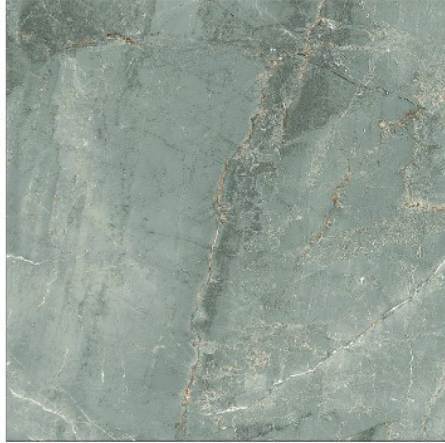

Real Stone gray Glossy