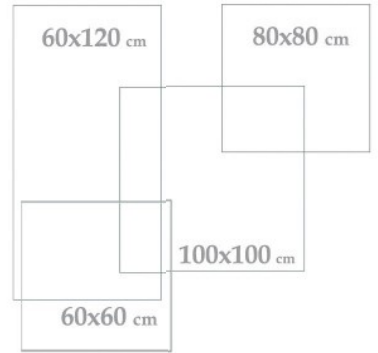

KAYA-DARK GRAY-MATT
60x120x9.5 cm 24"x47"x0.37"

Dana

60x120

24" x 47"

COLOR: LIGHT GRAY - DARK GRAY

MATT

Applicable Sizes

DANA-LIGHT GRAY-MATT
60x120x9.5 cm 24"x47"x0.37"