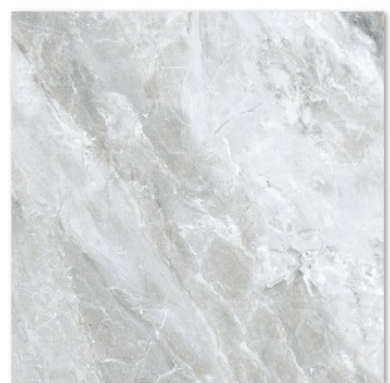

ARSHEN GRAY MATT 
100x100x1.2 cm - 40"x40"x0.47"

Atrisa 100x100 40" x 40"

COLOR: GRAY-BEIGE
POLISHED

Applicable Sizes

ATRISA BEIGE POLISHED
100x100x1.2 cm - 40"x40"x0.47"

ATRISA LIGHT GRAY POLISHED
100x100x1.2 cm - 40"x40"x0.47"