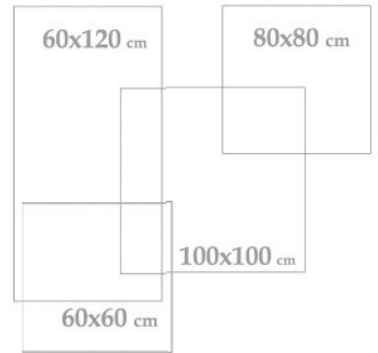

ARSHEN GRAY MATT 
100x100x1.2 cm - 40"x40"x0.47"

Atrisa 100x100 40" x 40"

COLOR: GRAY-BEIGE
POLISHED

Applicable Sizes

ATRISA BEIGE POLISHED
100x100x1.2 cm - 40"x40"x0.47"

ATRISA LIGHT GRAY POLISHED
100x100x1.2 cm - 40"x40"x0.47"

3 Face 2 Color

- Polished
- Digital Inkjet Print
- Indoor outdoor
- Wall & Floor Tile
- Porcelain

ATRISA LIGHT GRAY POLISHED 
100x100x1.2 cm - 40"x40"x0.47"

Applicable Sizes

Betoni gray Matt
100x100x1.2 cm - 40"x40"x0.47"