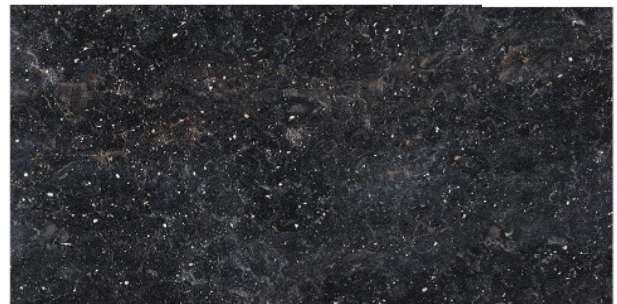

VENTA-BLACK- POLISHED
60x120x9.5 cm 24"x47"x0.37"