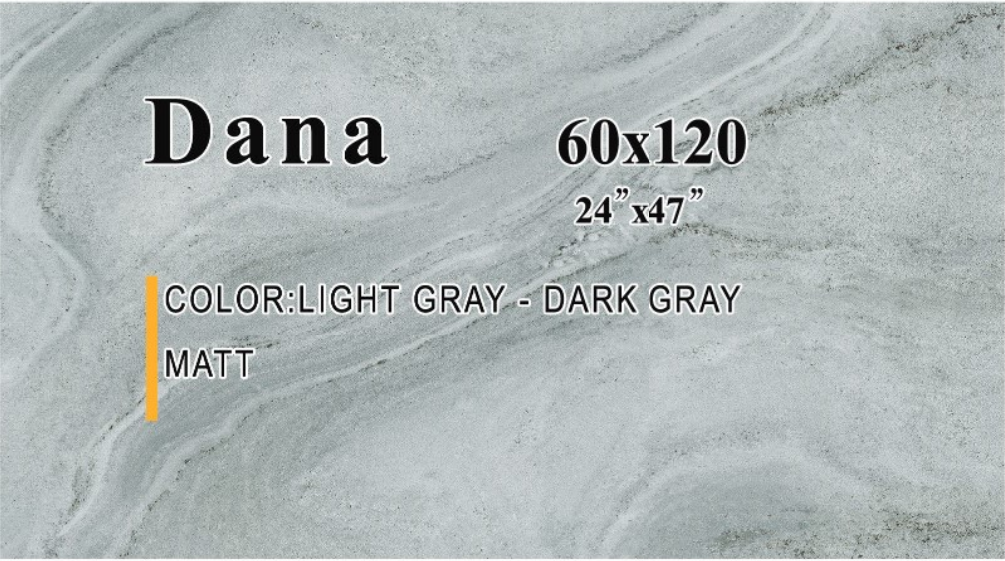

KAYA-DARK GRAY-MATT
60x120x9.5 cm 24"x47"x0.37"

Dana

60x120

24" x 47"

COLOR: LIGHT GRAY - DARK GRAY

MATT

Applicable Sizes

DANA-LIGHT GRAY-MATT
60x120x9.5 cm 24"x47"x0.37"