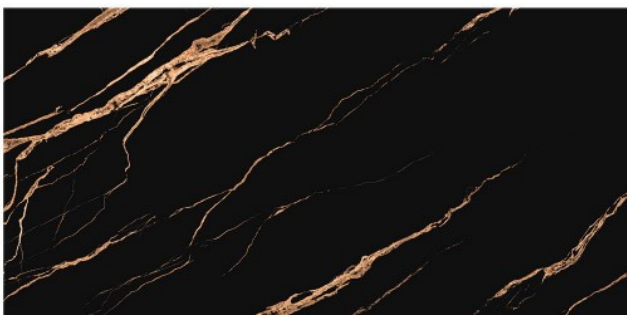

Gray Stone Dark POLISHED

Gray Stone Light POLISHED

Keroela Black POLISHED

Malaga Black POLISHED

Ario Black POLISHED

Marquina Black POLISHED

PORCELAIN TILE COLLECTION 60x120_{cm} 24"x47"

Pulpis Dark Brown POLISHED