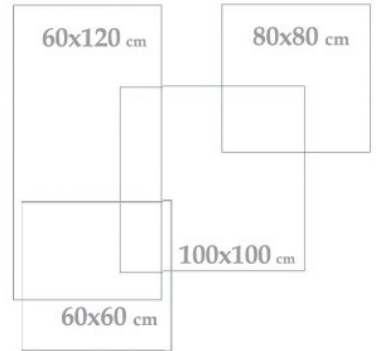

Tiana Cream Polish
100x100x1.2 cm - 40"x40"x0.47"

Applicable Sizes