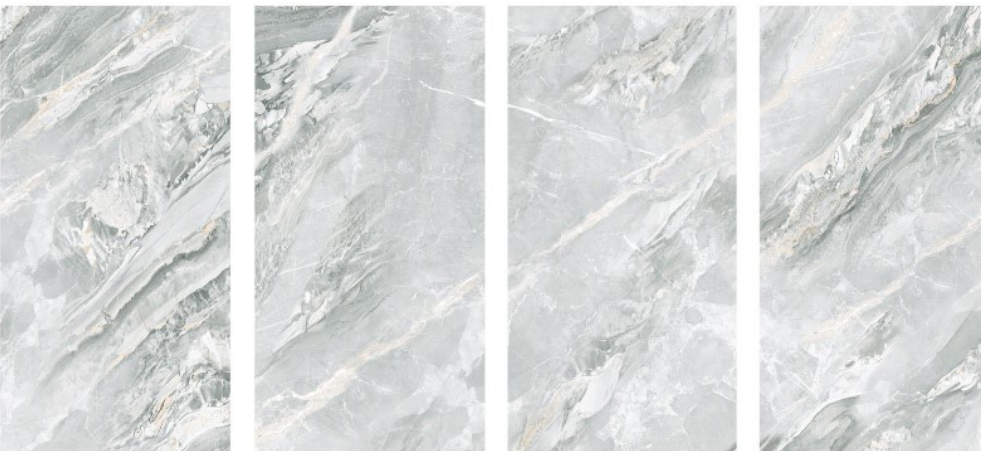

- Polished
- Digital Inkjet Print
- Indoor outdoor
- Wall & Floor Tile
- Porcelain

ARIO-BLACK-POLISHED
60x120x9.5 cm 24"x47"x0.37"

Applicable Sizes

PATRIS-BLACK- POLISHED
60x120x9.5 cm 24"x47"x0.37"

PATRIS-LIGHT GRAY- POLISHED
60x120x9.5 cm 24"x47"x0.37"