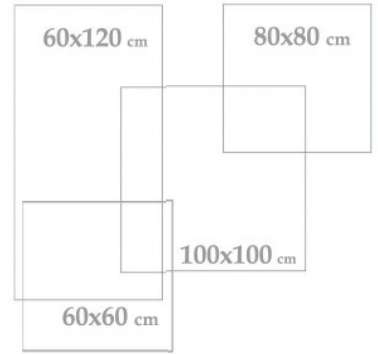

VENTA-BLACK- POLISHED
60x120x9.5 cm 24"x47"x0.37

Copper

60x120
24" x 47"

COLOR: BONY
POLISHED

Applicable Sizes

COPPER-BONY-POLISHED
60x120x9.5 cm 24"x47"x0.37"

3 Face

1 Color

Polished

Digital Inkjet
Print

Indoor
outdoor

Wall & Floor
Tile

Porcelain

COPPER-BONY-POLISHED
60x120x9.5 cm 24"x47"x0.37"

Blanco

60x120
24" x47"

COLOR: BONY
POLISHED

Applicable Sizes

Blanco Bony Polish
60x120x9.5 cm 24"x47"x0.37"

3 Face

1 Color

Polished

Digital Inkjet
Print

Indoor
outdoor