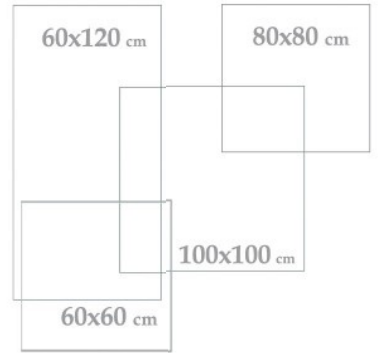

Indoor
outdoor

Wall & Floor
Tile

Porcelain

CORAL-LIGHT GRAY-MATT
60x120x9.5 cm 24"x47"x0.37"

Applicable Sizes

CANYON-BLACK- POLISHED
60x120x9.5 cm 24"x47"x0.37"

CANYON-LIGHT GRAY- POLISHED
60x120x9.5 cm 24"x47"x0.37"