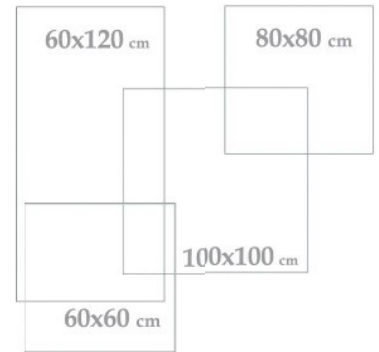

Calista

60x60
24" x 24"

COLOR: Cream
Glossy

Applicable Sizes