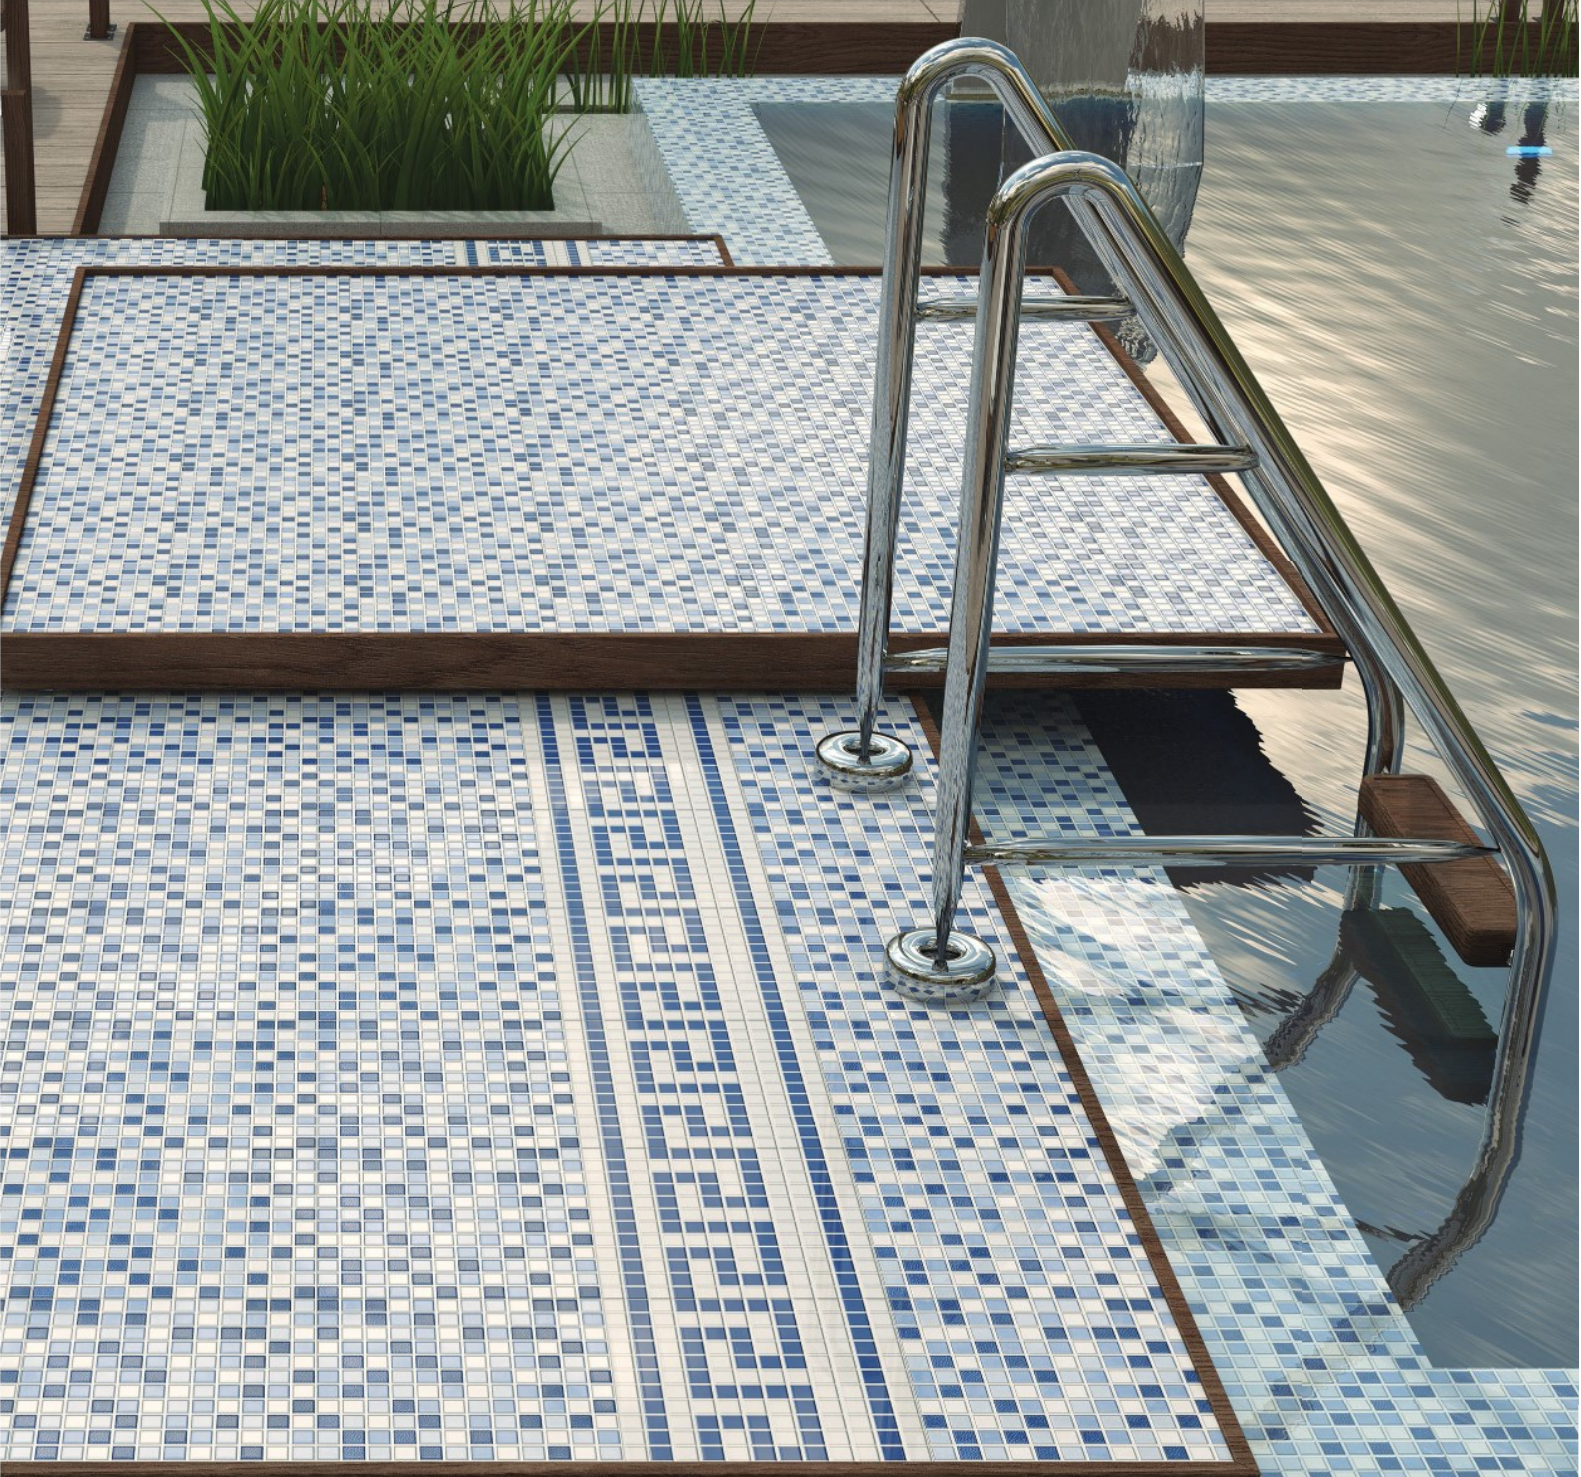

Applicable Sizes

2 Face

2 Color

Floor Tile

Indoor

Glossy Tile

Digital Inkjet Print

ALISA BLUE GLOSSY 
30x30x0.8 cm -12"x12"x0.31"