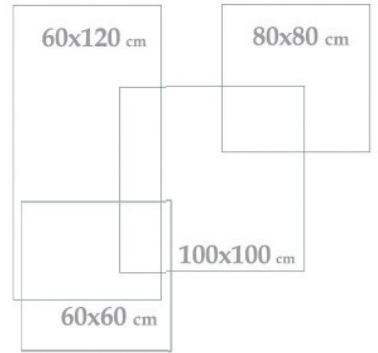

Copper

60x120
24" x 47"

COLOR: BONY
POLISHED

Applicable Sizes