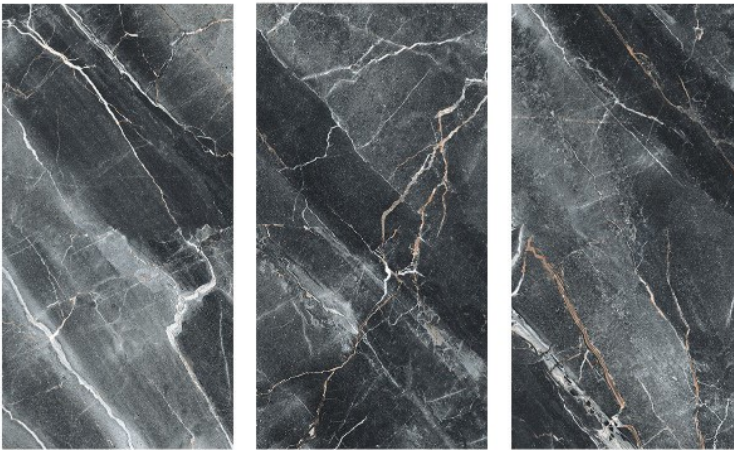

Indoor
outdoor

Wall & Floor
Tile

Porcelain

CORAL-LIGHT GRAY-MATT
60x120x9.5 cm 24"x47"x0.37"

Applicable Sizes

CANYON-BLACK- POLISHED
60x120x9.5 cm 24"x47"x0.37"

CANYON-LIGHT GRAY- POLISHED
60x120x9.5 cm 24"x47"x0.37"