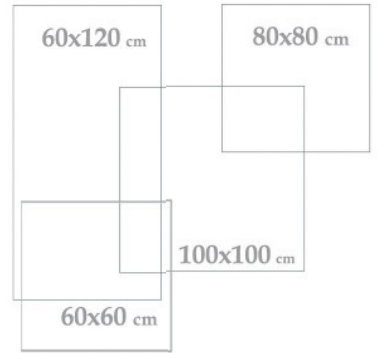

Indoor
outdoor

Wall & Floor
Tile

Porcelain

REALSTONE-DARK GARY-POLISHED
60x120x9.5 cm 24"x47"x0.37"

Real Stone 60x120

24"x47"

COLOR: LIGHT GRAY
POLISHED

Applicable Sizes