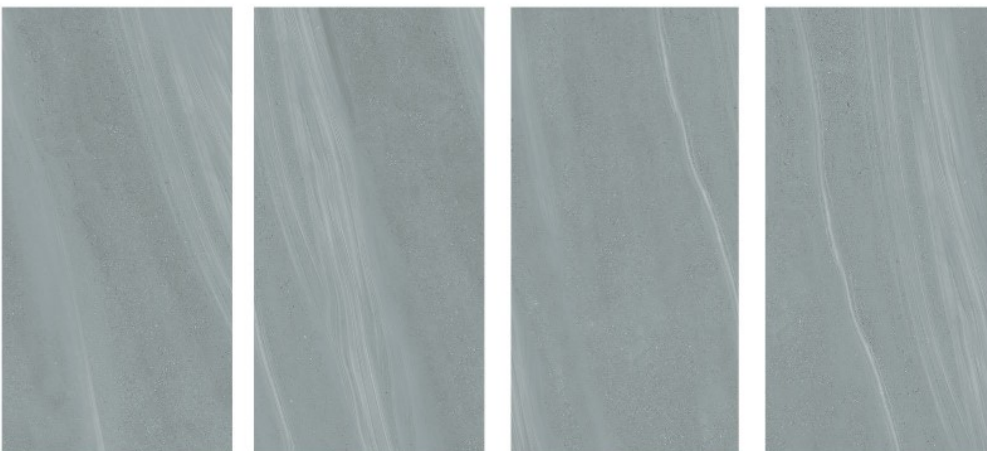

MANHATTAN-LIGHT GRAY-MATT
60x120x9.5 cm 24"x47"x0.37"