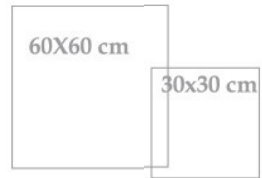

Traffici

30x30
12" x 12"

COLOR: White

MATT

Applicable Sizes

1 Face

1 Color

Floor
Tile

Indoor

Matt Tile

Digital Inkjet
Print