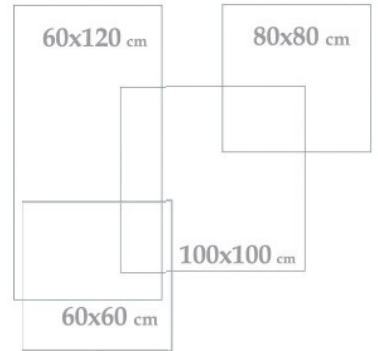

Kardin 100x100

40"x40"

COLOR: CREAM - GRAY
MATT

Applicable Sizes