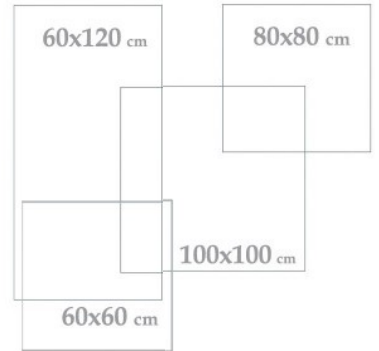

Wall & Floor
Tile

Porcelain

Manella Bony Polish 
100x100x1.2 cm - 40"x40"x0.47"

Applicable Sizes

Nilee White Polish
100x100x1.2 cm - 40"x40"x0.47"

2 Face

1 Color

Polished

Digital Inkjet
Print

Indoor
outdoor

Wall & Floor
Tile

Porcelain

Nilee White Polish 
100x100x1.2 cm - 40"x40"x0.47"

Paola

100x100
40" x 40"

COLOR: Cream
POLISHED

Applicable Sizes

Paola Cream Polish
100x100x1.2 cm - 40"x40"x0.47"

2 Face

1 Color

Polished

Digital Inkjet
Print

Indoor
outdoor

Wall & Floor
Tile