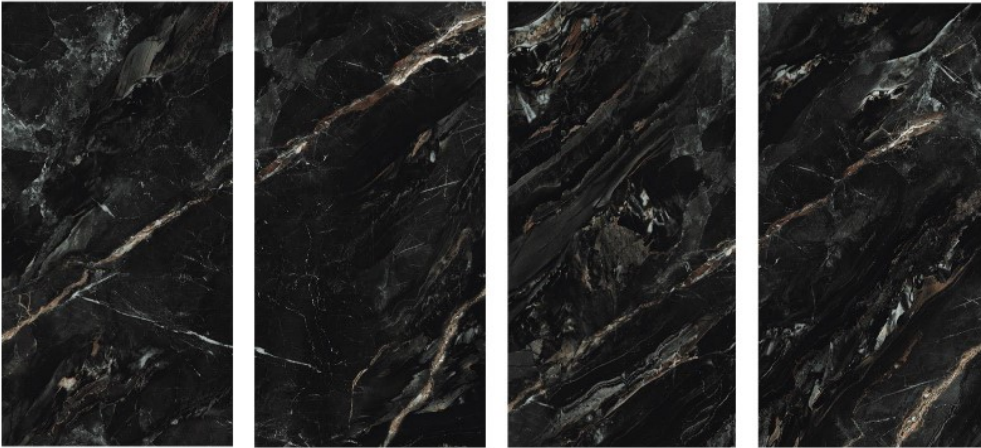

- Polished
- Digital Inkjet Print
- Indoor outdoor
- Wall & Floor Tile
- Porcelain

ARIO-BLACK-POLISHED
60x120x9.5 cm 24"x47"x0.37"

Applicable Sizes

PATRIS-BLACK- POLISHED
60x120x9.5 cm 24"x47"x0.37"

PATRIS-LIGHT GRAY- POLISHED
60x120x9.5 cm 24"x47"x0.37"