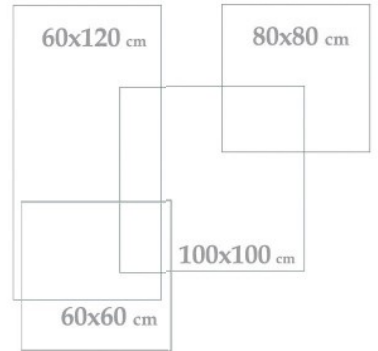

Katalan

60x120

24" x 47"

COLOR: WHITE

MATT

Applicable Sizes

KATALAN-WHITE-MATT
60x120x9.5 cm 24"x47"x0.37"

3 Face