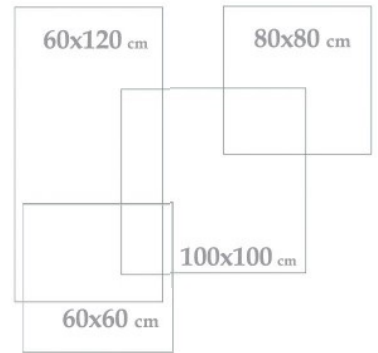

Haika Brown Polish
100x100x1.2 cm - 40"x40"x0.47"

2 Face

1Color

Polished

Digital Inkjet
Print

Indoor
outdoor

Wall & Floor
Tile

Porcelain

Haika Brown Polish 
100x100x1.2 cm - 40"x40"x0.47"

Laster 100x100

40" x 40"

COLOR: Bony
POLISHED

Applicable Sizes

Laster Bony Polish
100x100x1.2 cm - 40"x40"x0.47"

3 Face

1 Color

Polished

Digital Inkjet
Print

Indoor
outdoor

Wall & Floor
Tile

Porcelain

Laster Bony Polish 
100x100x1.2 cm - 40"x40"x0.47"

Manella 100x100

40" x 40"

COLOR: Bony
POLISHED

Applicable Sizes

Manella Bony Polish
100x100x1.2 cm - 40"x40"x0.47"

3 Face

1 Color

Polished

Digital Inkjet
Print

Indoor
outdoor