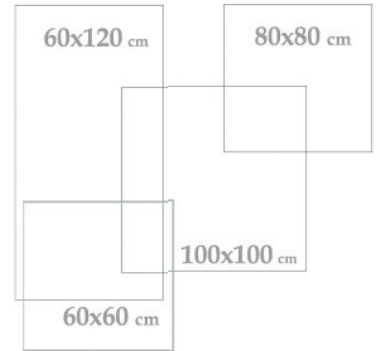

Coral

60x120

24" x 47"

COLOR: LIGHT GRAY

MATT

Applicable Sizes