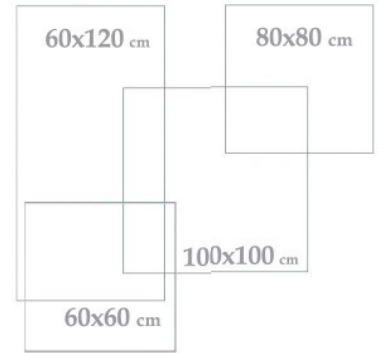

PORCELAIN TILE

Decor Porcelain Wall Ceramic floor Decor
Effect White Porcelain Punch ect Structure
Punch Wall Ceramic Decor Punch Porcelain

Alberta 100x100

40"x40"

COLOR: LIGHT GRAY
MATT

Applicable Sizes

ALBERTA LIGHT GRAY MATT
100x100x0.95 cm - 40"x40"x0.45"