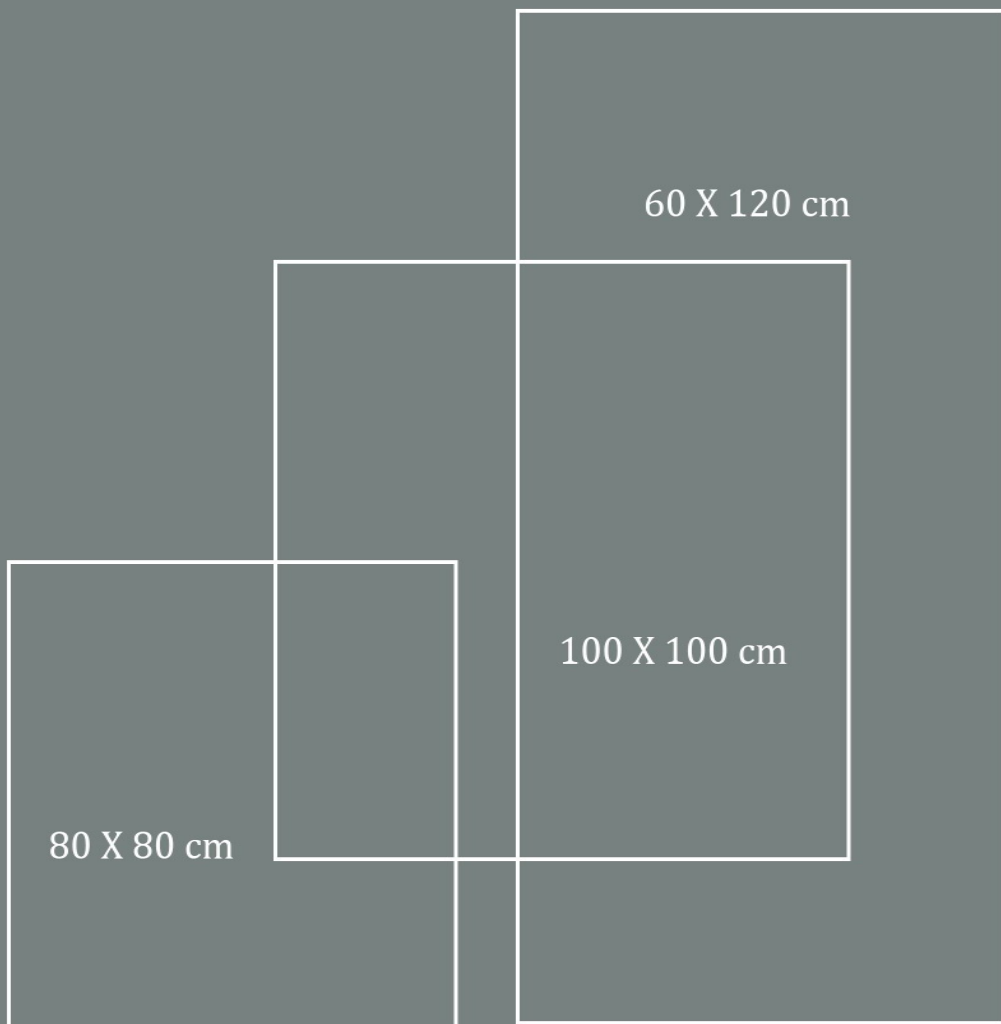

PORCELAIN TILE

Decor Porcelain Wall Ceramic floor Decor
Effect White Porcelain Punch ect Structure
Punch Wall Ceramic Decor Punch Porcelain

Alberta 100x100

40"x40"

COLOR: LIGHT GRAY
MATT

Applicable Sizes

ALBERTA LIGHT GRAY MATT
100x100x0.95 cm - 40"x40"x0.45"