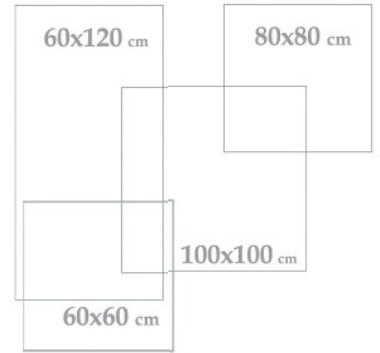

Indoor
outdoor

Wall & Floor
Tile

Porcelain

Kabon White Full Polish
80x80x1.2 cm - 32"x32"x0.47"

Applicable Sizes

ARIO-BLACK-POLISHED
60x120x9.5 cm 24"x47"x0.37"

3 Face

1 Color

- Polished
- Digital Inkjet Print
- Indoor outdoor
- Wall & Floor Tile
- Porcelain

ARIO-BLACK-POLISHED
60x120x9.5 cm 24"x47"x0.37"

Applicable Sizes

PATRIS-BLACK- POLISHED
60x120x9.5 cm 24"x47"x0.37"

PATRIS-LIGHT GRAY- POLISHED
60x120x9.5 cm 24"x47"x0.37"