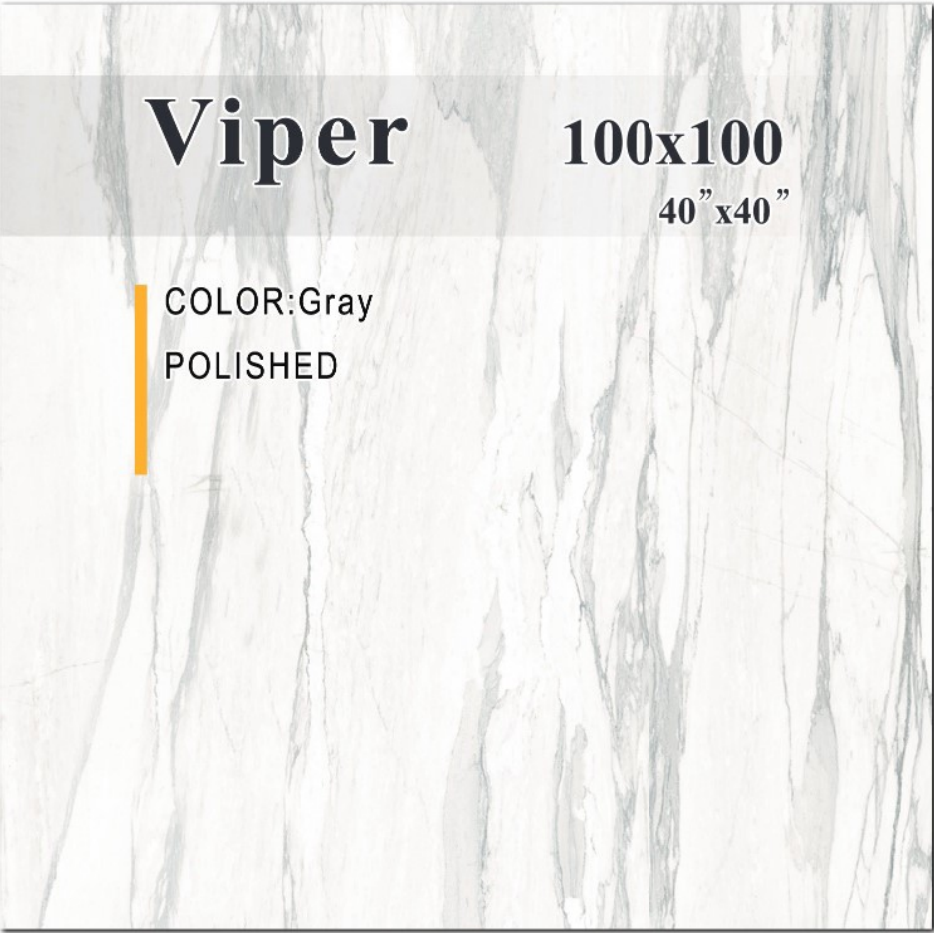

Digital Inkjet
Print

Indoor
outdoor

Wall & Floor
Tile

Porcelain

Tiana Cream Polish 
100x100x1.2 cm - 40"x40"x0.47"

Viper

100x100

40" x 40"