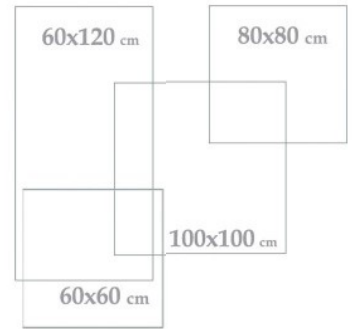

Mallorca 80x80

32" x 32"

COLOR: Gray
MATT

Applicable Sizes