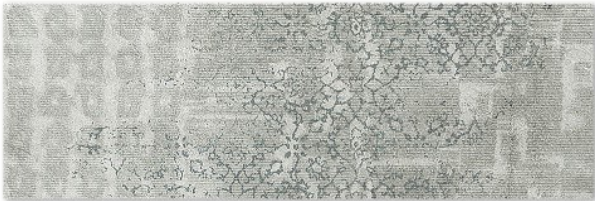

Matt Tile

Indoor

Wall Tile

Rectifield

Digital Inkjet
Print

Matilda Gray Decor Matt
33x100x1.2 cm - 13.2"x40"x0.47"

Applicable Sizes

Domenic Gray Decor Structure Sugar Effect Matt
33x100x1.2 cm - 13.2"x40"x0.47"