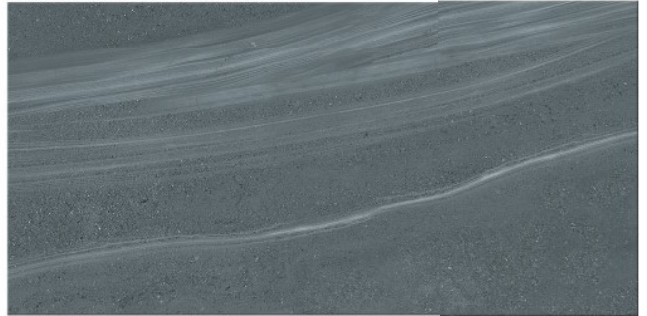

Starja Beige POLISHED

Astro Bony POLISHED

Sonata Gray POLISHED

PORCELAIN TILE COLLECTION 60x120_{cm} 24"x47"

Faster Dark Gray MATT

Manhattan Dark Gray MATT

Levante Light Gray MATT

Edward Dark Gray MATT