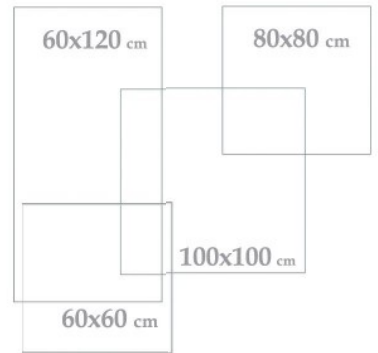

Applicable Sizes

Paola Cream Polish
100x100x1.2 cm - 40"x40"x0.47"

2 Face

1 Color

Polished

Digital Inkjet
Print

Indoor
outdoor

Wall & Floor
Tile

Porcelain

Paola Cream Polish 
100x100x1.2 cm - 40"x40"x0.47"

Scut

100x100

40" x 40"

COLOR: Bony
POLISHED

Applicable Sizes

Scut Bony Polish
100x100x1.2 cm - 40"x40"x0.47"

3 Face

1 Color

Polished

Digital Inkjet
Print

Indoor
outdoor

Wall & Floor
Tile

Porcelain

Scut Bony Polish
100x100x1.2 cm - 40"x40"x0.47"

Tiana

100x100
40"x40"

COLOR: Cream
POLISHED

Applicable Sizes

Tiana Cream Polish
100x100x1.2 cm - 40"x40"x0.47"

1 Face

1 Color

Polished