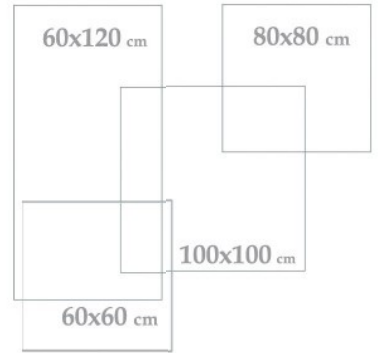

Indoor
outdoor

Wall & Floor
Tile

Porcelain

ROCKY ROAD LIGHT GRAY MATT
100x100x1.2 cm - 40"x40"x0.47"

Arshen 100x100

40" x 40"

COLOR: GRAY
MATT

Applicable Sizes