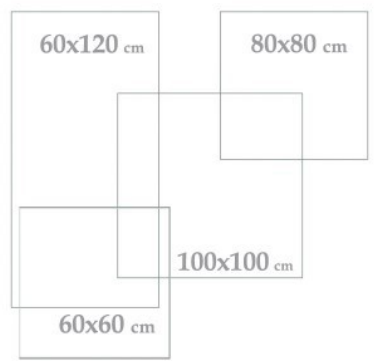

ARSHEN GRAY MATT
100x100x1.2 cm - 40"x40"x0.47"

1 Face

1Color

Matt Tile

Digital Inkjet
Print

Indoor
outdoor

Wall & Floor
Tile

Porcelain

ARSHEN GRAY MATT 
100x100x1.2 cm - 40"x40"x0.47"

Atrisa 100x100 40" x 40"

COLOR: GRAY-BEIGE
POLISHED

Applicable Sizes

ATRISA BEIGE POLISHED
100x100x1.2 cm - 40"x40"x0.47"

ATRISA LIGHT GRAY POLISHED
100x100x1.2 cm - 40"x40"x0.47"