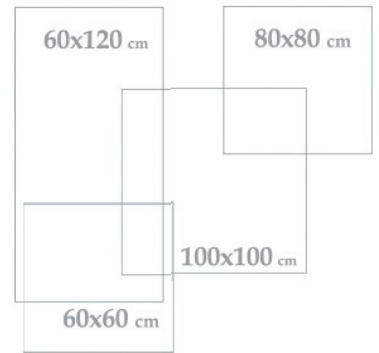

80x80x1.2 cm - 32"x32"x0.47"

2 Face 2 Color

Matt Tile

Digital Inkjet
Print

Indoor
outdoor

Wall & Floor
Tile

Porcelain

Nevada Gray Matt 
80x80x1.2 cm - 32"x32"x0.47"

Applicable Sizes

North White Full Polish
80x80x1.2 cm - 32"x32"x0.47"

3 Face 1 Color

Polished

Digital Inkjet
Print

Indoor
outdoor

Wall & Floor
Tile

Porcelain

North White Full Polish 
80x80x1.2 cm - 32"x32"x0.47"

Shilda

80x80
32" x 32"

COLOR: Light Gray
MATT

Applicable Sizes

Shilda Light Gray Matt
80x80x1.2 cm - 32"x32"x0.47"

3 Face 1 Color

Matt Tile