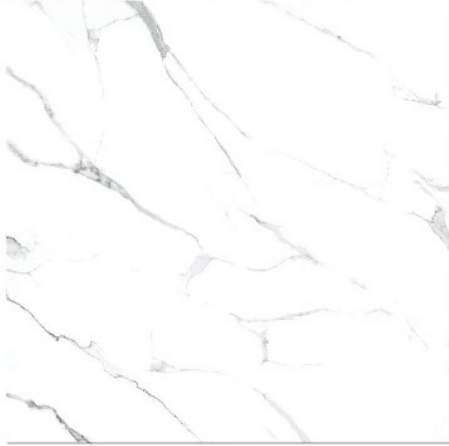

Bentli Cream POLISHED

Copper Bony POLISHED

Vision Cream POLISHED

Nobook BROWN POLISHED

Nobook Bony POLISHED

PORCELAIN TILE COLLECTION 80x80cm 32"x32"

North White POLISHED

Sand White POLISHED