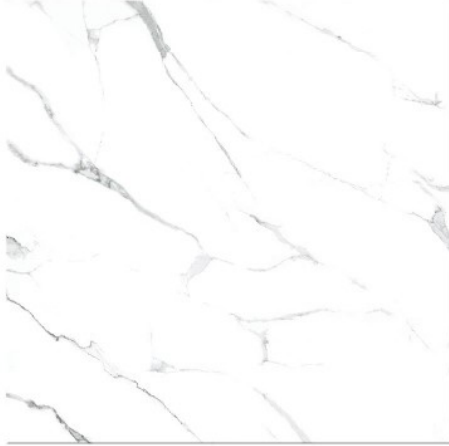

PORCELAIN TILE COLLECTION 80x80_{cm} 32"x32"

North White POLISHED