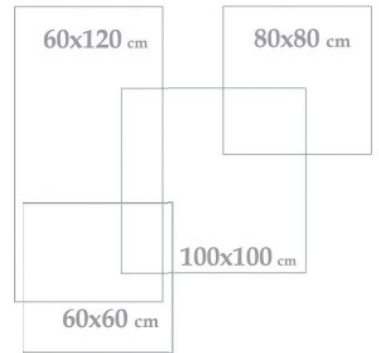

Digital Inkjet
Print

Indoor
outdoor

Wall & Floor
Tile

Porcelain

Nilee White Polish 
100x100x1.2 cm - 40"x40"x0.47"

Paola

100x100
40" x 40"

COLOR: Cream
POLISHED

Applicable Sizes

Paola Cream Polish
100x100x1.2 cm - 40"x40"x0.47"

2 Face

1 Color

Polished

Digital Inkjet
Print

Indoor
outdoor

Wall & Floor
Tile

Porcelain

Paola Cream Polish 
100x100x1.2 cm - 40"x40"x0.47"

Scut

100x100

40" x 40"

COLOR: Bony
POLISHED

Applicable Sizes

Scut Bony Polish
100x100x1.2 cm - 40"x40"x0.47"

Tiana

100x100
40"x40"

COLOR: Cream
POLISHED

Applicable Sizes

Tiana Cream Polish
100x100x1.2 cm - 40"x40"x0.47"

1 Face

1 Color

Polished