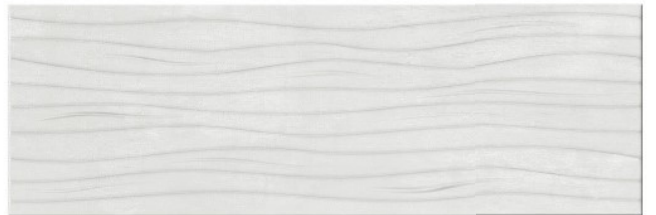

Marly Gray Structure MATT