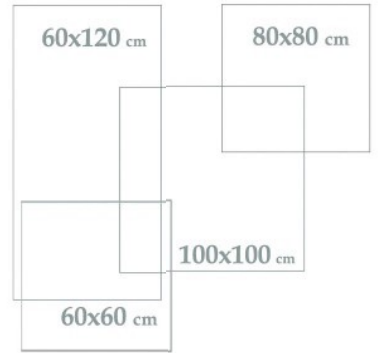

Applicable Sizes