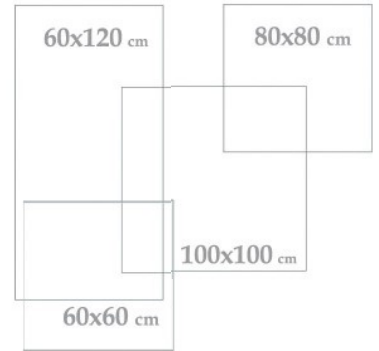

Digital Inkjet
Print

Indoor
outdoor

Wall & Floor
Tile

Porcelain

Shilda Light Gray Matt
80x80x1.2 cm - 32"x32"x0.47"

Tiana

80x80
32" x 32"

COLOR: Beige
POLISHED

Applicable Sizes

Tiana Beige Full Polish
80x80x1.2 cm - 32"x32"x0.47"

Tiana Bony Full Polish
80x80x1.2 cm - 32"x32"x0.47"

1 Face 2 Color

Polished

Digital Inkjet
Print

Indoor
outdoor

Wall & Floor
Tile