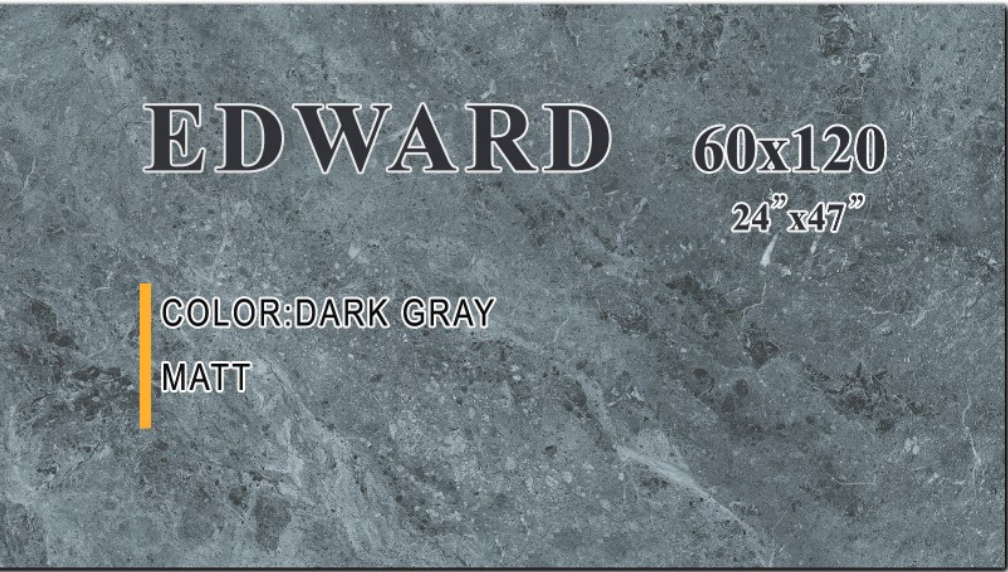

Digital Inkjet
Print

Indoor
outdoor

Wall & Floor
Tile

Porcelain

SPIRIT-DARK GARY- POLISHED

60x120x9.5 cm 24"x47"x0.37"

Applicable Sizes

Edward Light Gray