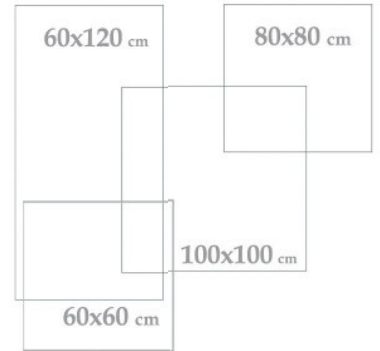

Wall & Floor Tile

Porcelain

MANHATTAN-LIGHT GRAY-MATT
60x120x9.5 cm 24"x47"x0.37"

Kaya

60x120
24"x47"

COLOR:BLACK-LIGHT GRAY
MATT

Applicable Sizes

KAYA-LIGHT GRAY-MATT
60x120x9.5 cm 24"x47"x0.37"