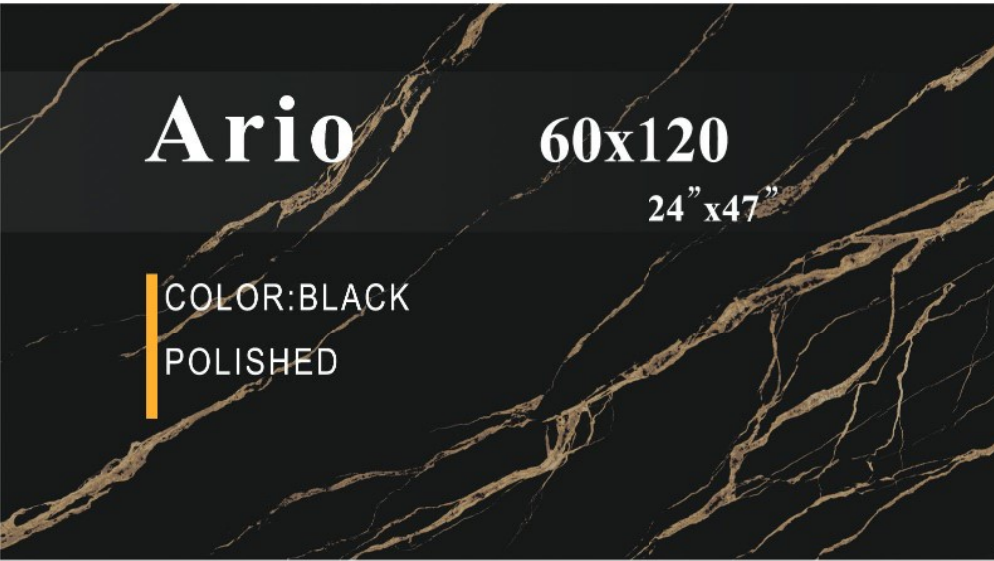

Indoor
outdoor

Wall & Floor
Tile

Porcelain

Kabon White Full Polish
80x80x1.2 cm - 32"x32"x0.47"

Applicable Sizes

ARIO-BLACK-POLISHED
60x120x9.5 cm 24"x47"x0.37"

3 Face

1 Color