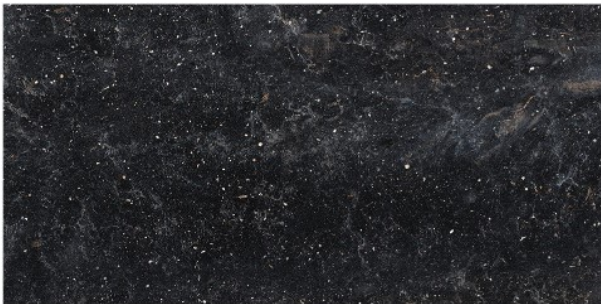

VENTA-BLACK- POLISHED
60x120x9.5 cm 24"x47"x0.37"