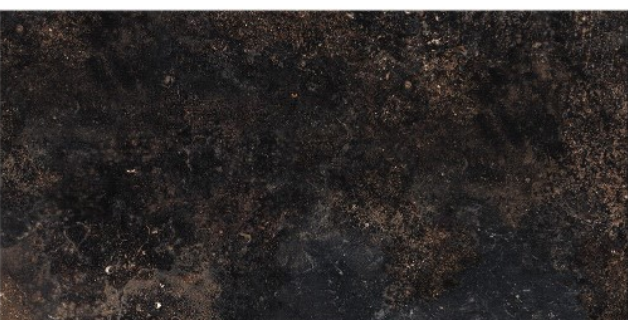

Caramor Dark Blue POLISHED

Mesi Black POLISHED

Artic Dark Blue POLISHED

Drasena Blue POLISHED

Oxidant Black POLISHED

Nexo Dark Gray POLISHED

Canyon Black POLISHED

Canyon Light Gray POLISHED