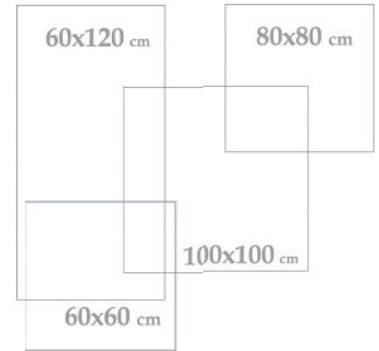

Polished

Digital Inkjet
Print

Indoor
outdoor

Wall & Floor
Tile

Porcelain

Kabon White Full Polish
60x120x9.5 cm 24"x47"x0.37"

Applicable Sizes

Adrina Beige Glossy
80x80x1.2 cm - 32"x32"x0.47"