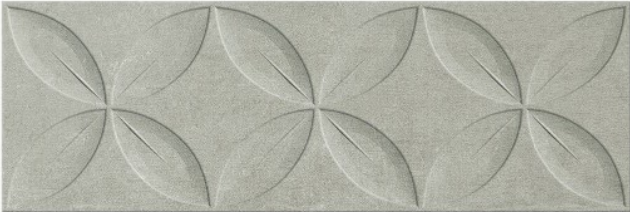

WALL TILE COLLECTION

30x90_{cm}
12"x36"

Adler Gray GLOSSY

Adam Light Gray GLOSSY

Adler Gray Structure A GLOSSY

Adam Light Gray Structure GLOSSY

Adler Gray Structure B GLOSSY

Alvin Gray MATT