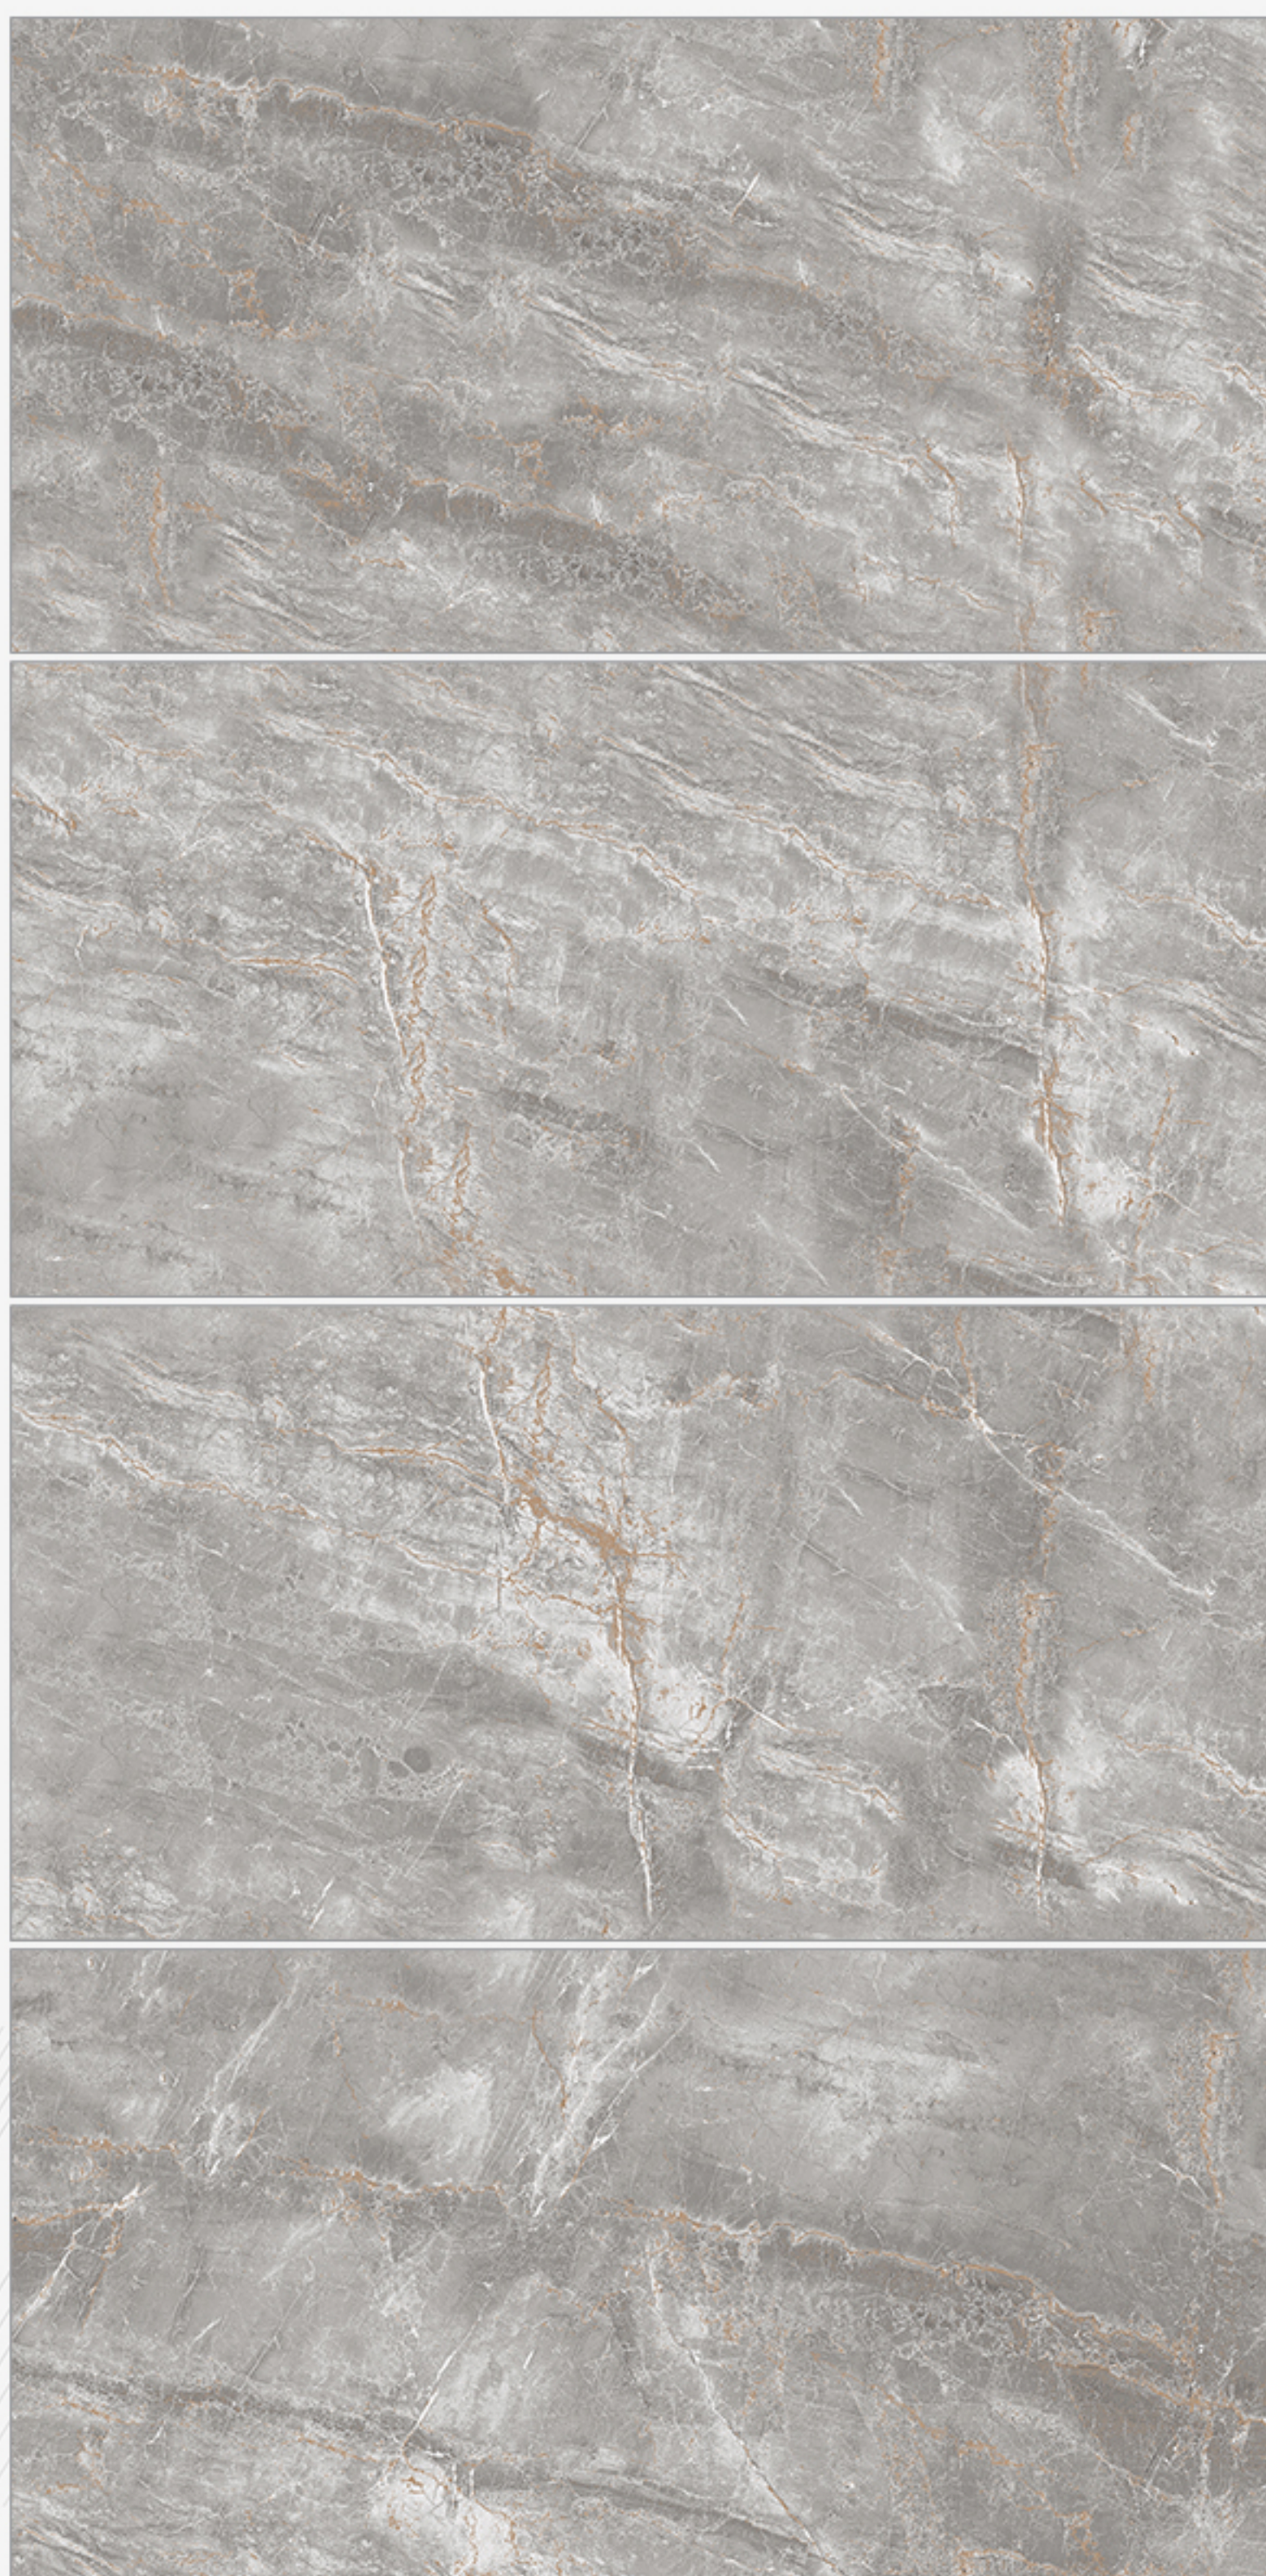

ALVAND TILE | PORCELAIN TILE

REAL STONE

60 X 120 CM

REAL STONE - LIGHT GRAY - POLISHED
60x120x9.5 cm 24"x47"x0.37"

کاشی الوند
Alvand Tile

LIGHT GRAY
POLISHED
FACE/4

CODE: 3A62RSO1GY3DPN