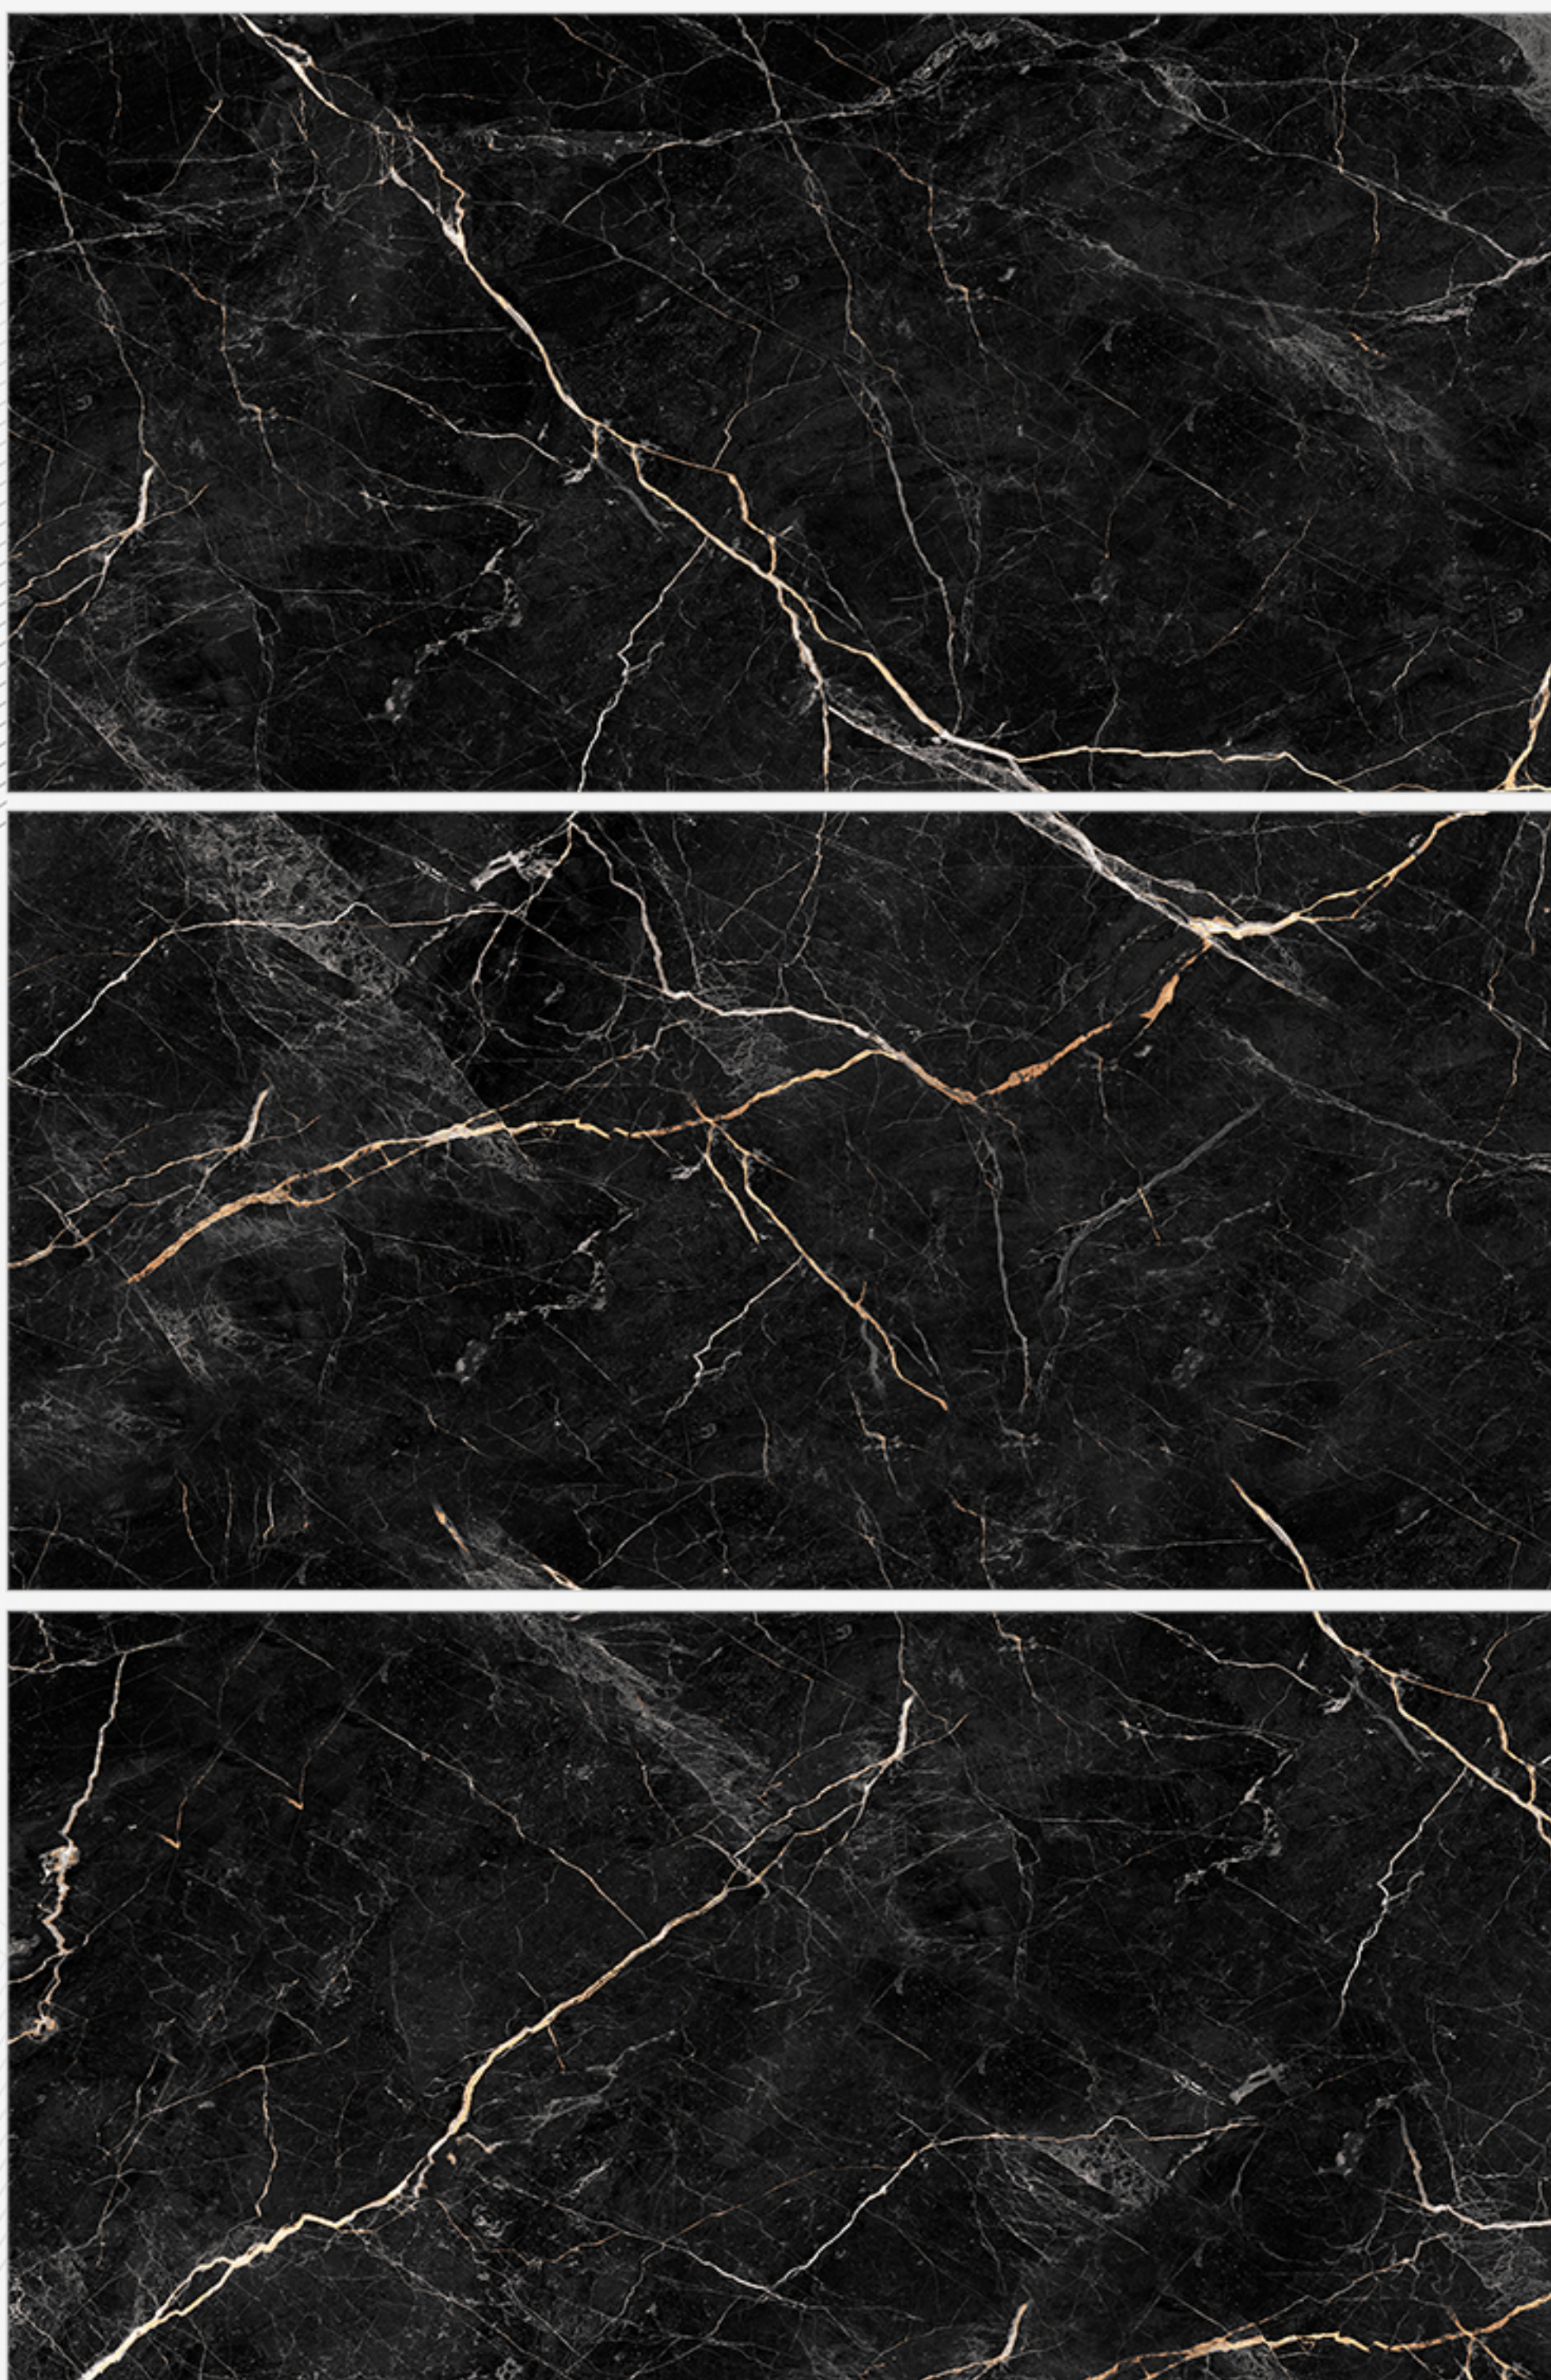

ALVAND TILE | PORCELAIN TILE

MALAGA

60 X 120 CM

BLACK
POLISHED
FACE/ 3

MALAGA - BLACK - POLISHED
60x120x9.5 cm 24"x47"x0.37"

CODE: 3A62MAB3BK3DPN

www.alvandtileco.com