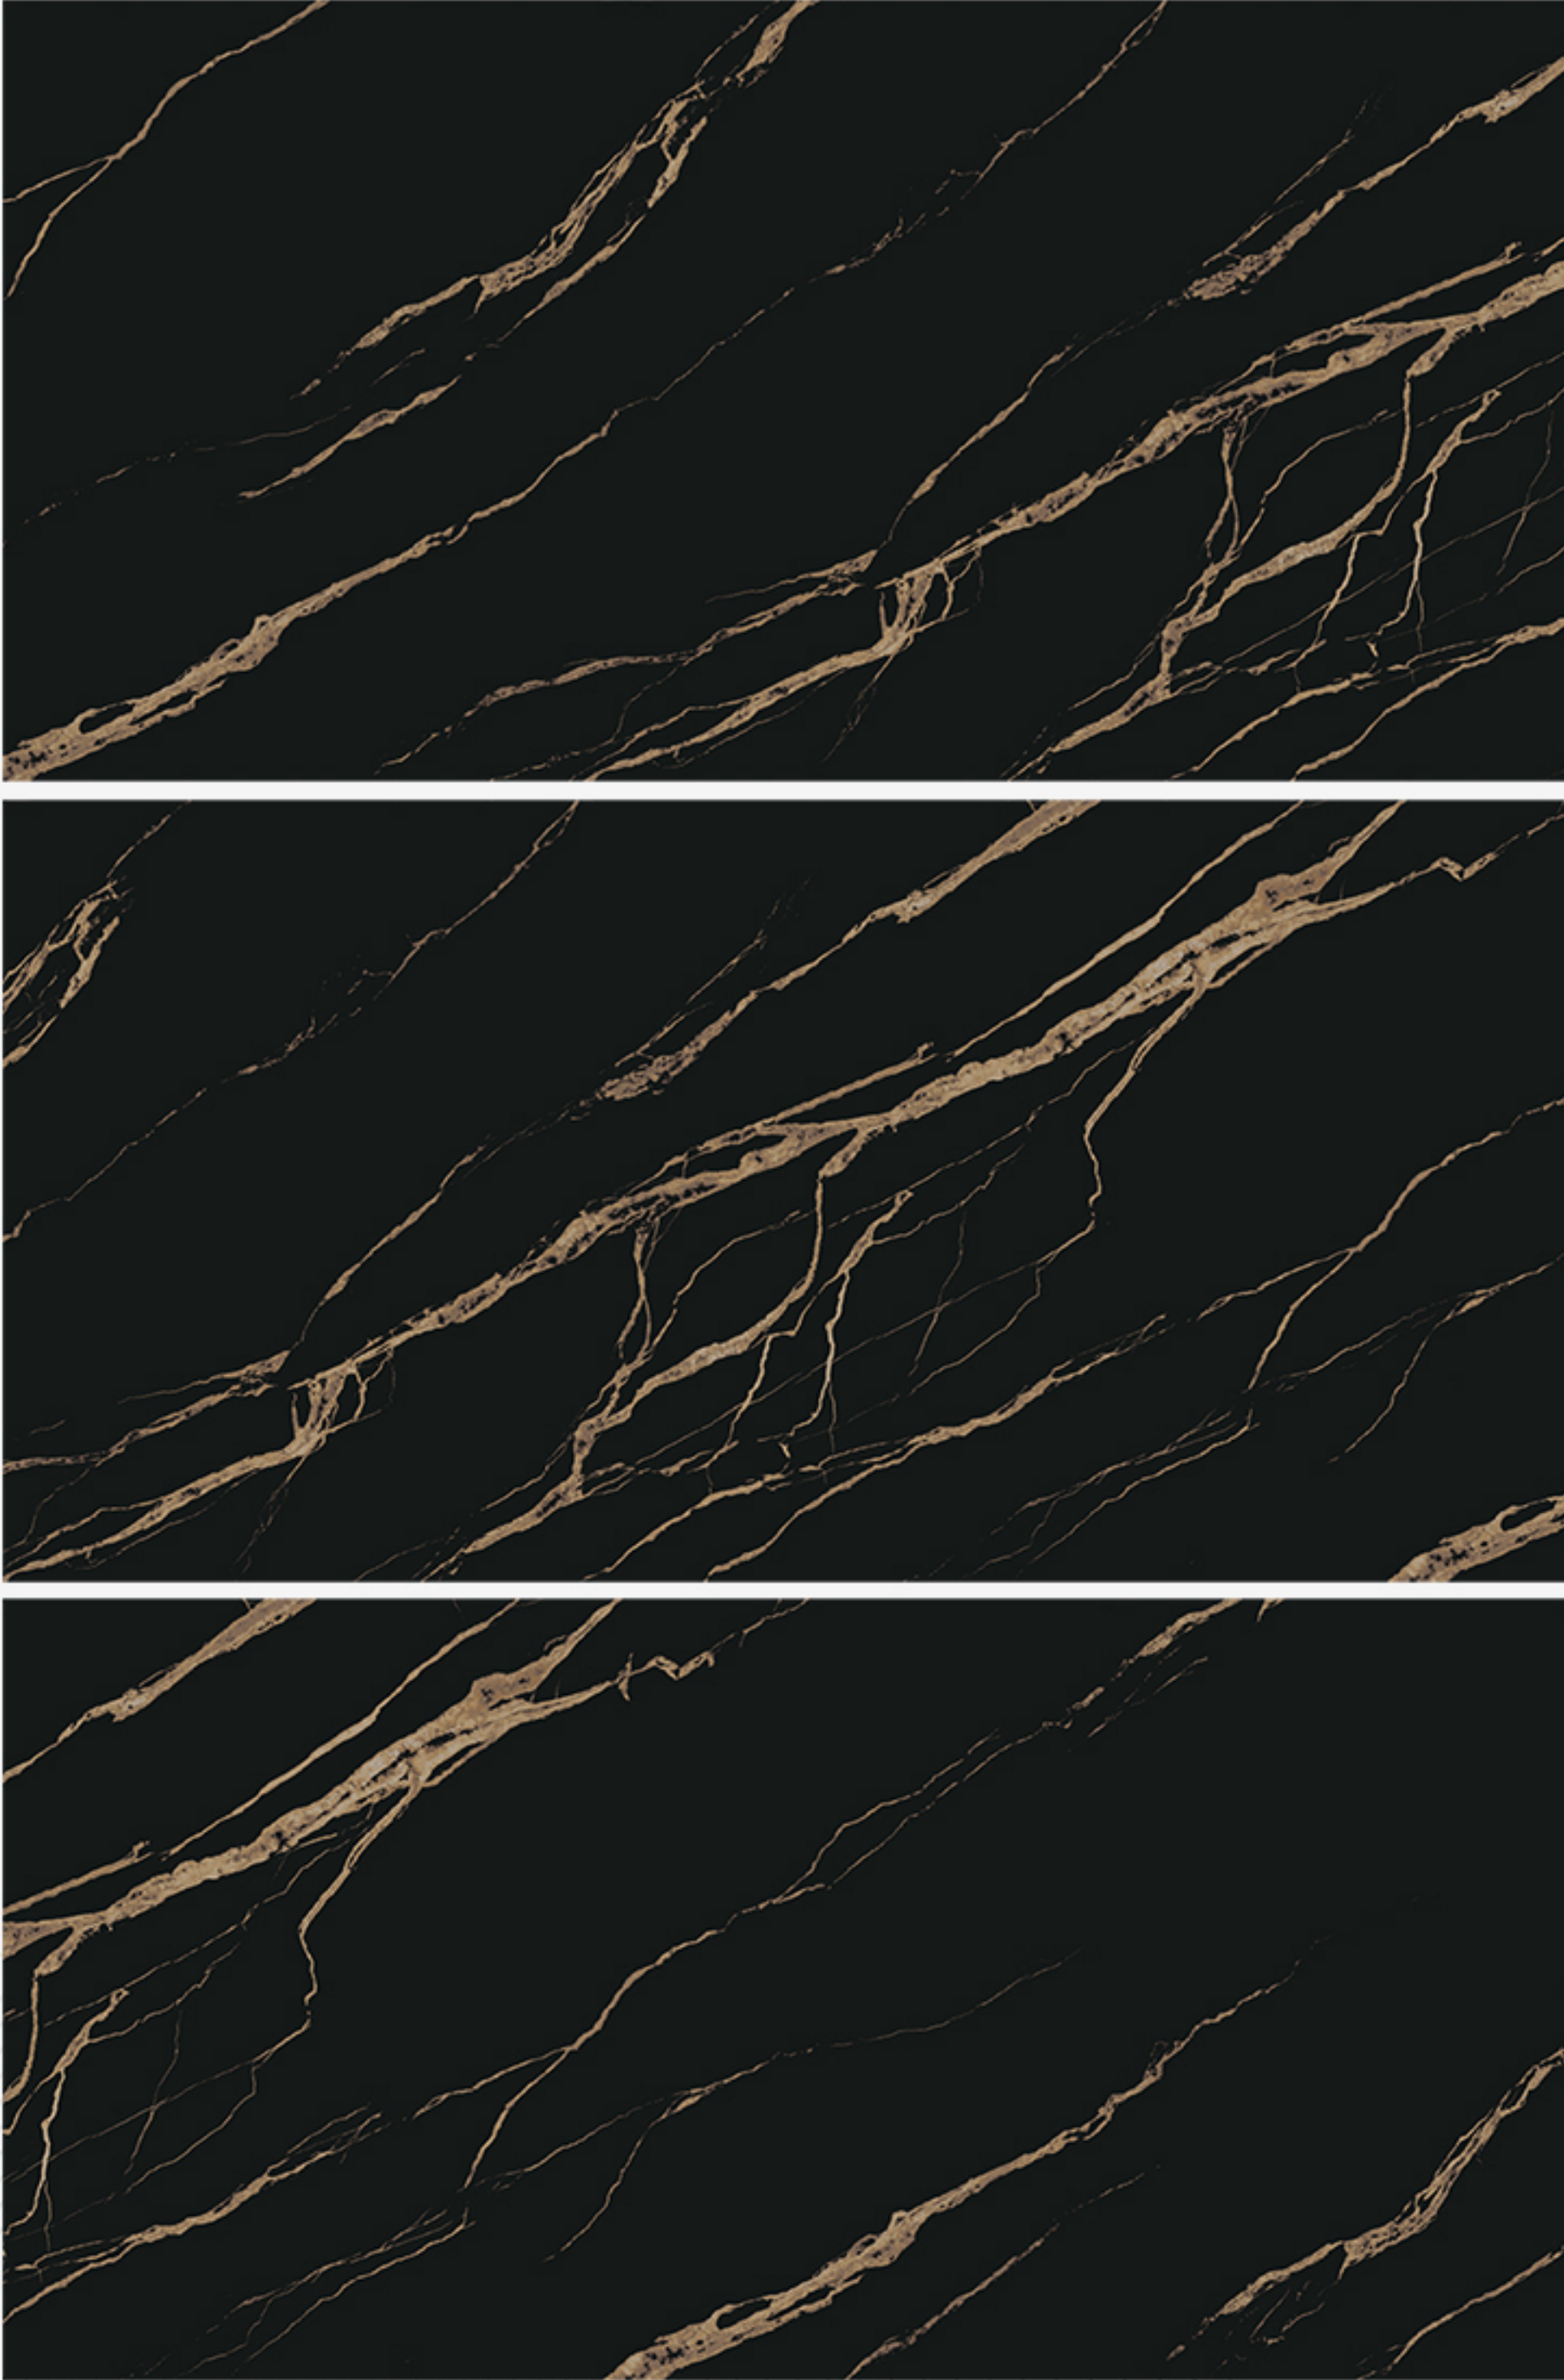

ALVAND TILE | PORCELAIN TILE

ARIO

60 X 120 CM

ARIO-BLACK-POLISHED
60x120x9.5 cm 24"x47"x0.37"

BALCK
POLISHED
FACE/3

CODE: 3A62AIE3BK3DPN

www.alvandtileco.com

2024